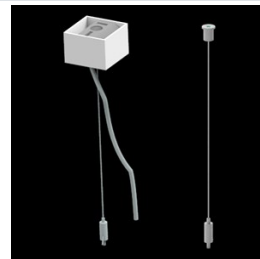

Index 6E1-500KWB24K-5

Name SUSPENSION NEW TYPE-A+E 24
LENGHT 1,5M WIRE 5X SET