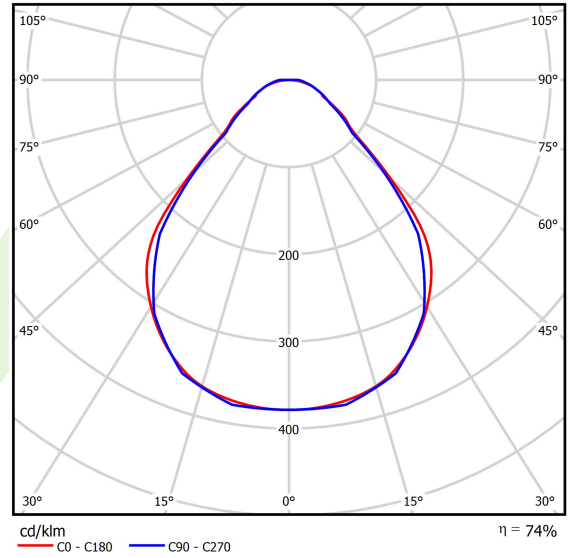

Product: X-LINE SLIM L-DOWN LED 2600 MICRO-PRM E 34 830 / L-1138MM S-1,5M

Index: 19.4089.4311.34

Description

The luminaire is made of aluminum profile. There is only lower half-space light distribution (L-DOWN). Comparing to the traditional X-Line LED, size of the luminaire has been reduced, and all construction has been closed in a narrow 48 mm profile, which gives now a more elegant form of the product. The X-Line Slim uses a PLX or Micro-PRM opal diffuser or lenses. All of this allows to manipulate light and create lighting systems, facilitating the creation of comfortable vision in the interiors and their aesthetic appearance. The X-Line Slim luminaire is designed for mounting on suspensions. There is the possibility of fitting a luminaire with a sound-absorbing housing.

Product information

Category	Surface mounted luminaires
Family	X-LINE SLIM LED
Name	X-LINE SLIM L-DOWN LED 2600 MICRO-PRM E 34 830 / L-1138MM S-1,5M
Index	19.4089.4311.34

Light and electrical data

Light source	LED
Luminous flux LED [lm]	2538
LED power [W]	12,4
Luminaire luminous flux [lm]	1878,1
Power of luminaire [W]	14,1
Luminaire's light efficiency [lm/W]	133,2
Color of the light [K]	3000
CRI	>80
SDCM (LED sources)	3
Beam angle [°]	(C0-C180) / (C90-C270) - 88,4° / 86°
Photobiological risk class (IEC/EN 62471)	RG0
Protection against electric shock	I
Protection degree	IP40
Voltage	220..240 V, 50..60 Hz
Lifetime of LED sources [h]	100000
Lx/By	L80/B10
Operating temperature range [°C]	5 ÷ 35
Driver	standard on/off (E)
Power factor cos φ	>0,95
Circuit load capacity	25 (B10), 40 (B16), 39 (C10), 62 (C16)

Mechanical data

Assembly	surface mounted on slings
Material	aluminum
Color	RAL 9016 (white)
Diffuser	Micro-PRM (micro-prismatic diffuser PMMA)
Impact resistant	IK04
Dimensions [mm]	1138 x 48 x 70

A graph of light