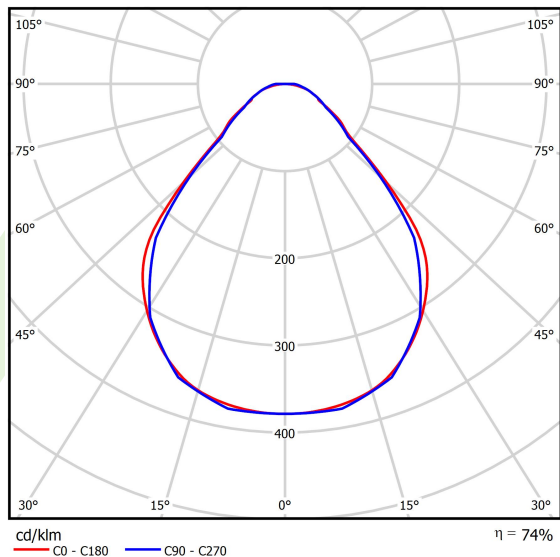

Product: X-LINE SLIM L-DOWN LED 2600 MICRO-PRM E 34 830 / L-1138MM S-1,5M**Index:** 19.4089.4311.34

Description

The luminaire is made of aluminum profile. There is only lower half-space light distribution (L-DOWN). Comparing to the traditional X-Line LED, size of the luminaire has been reduced, and all construction has been closed in a narrow 48 mm profile, which gives now a more elegant form of the product. The X-Line Slim uses a PLX or Micro-PRM opal diffuser or lenses. All of this allows to manipulate light and create lighting systems, facilitating the creation of comfortable vision in the interiors and their aesthetic appearance. The X-Line Slim luminaire is designed for mounting on suspensions. There is the possibility of fitting a luminaire with a sound-absorbing housing.

Product information

Category	Surface mounted luminaires
Family	X-LINE SLIM LED
Name	X-LINE SLIM L-DOWN LED 2600 MICRO-PRM E 34 830 / L-1138MM S-1,5M
Index	19.4089.4311.34

Light and electrical data

Light source	LED
Luminous flux LED [lm]	2538
LED power [W]	12,4
Luminaire luminous flux [lm]	1878,1
Power of luminaire [W]	14,1
Luminaire's light efficiency [lm/W]	132,6
Color of the light [K]	3000
CRI	>80
SDCM (LED sources)	3
Beam angle [°]	(C0-C180) / (C90-C270) - 88,4° / 86°
Photobiological risk class (IEC/EN 62471)	RG0
Protection against electric shock	I
Protection degree	IP40
Voltage	220..240 V, 50..60 Hz
Lifetime of LED sources [h]	100000
Lx/By	L80/B10
Operating temperature range [°C]	5 ÷ 35
Driver	standard on/off (E)
Power factor cos φ	>0,95
Circuit load capacity	25 (B10), 40 (B16), 39 (C10), 62 (C16)

Mechanical data

Assembly	surface mounted on slings
Material	aluminum
Color	RAL 9016 (white)
Diffuser	Micro-PRM (micro-prismatic diffuser PMMA)
Impact resistant	IK04
Dimensions [mm]	1138 x 48 x 70

A graph of light