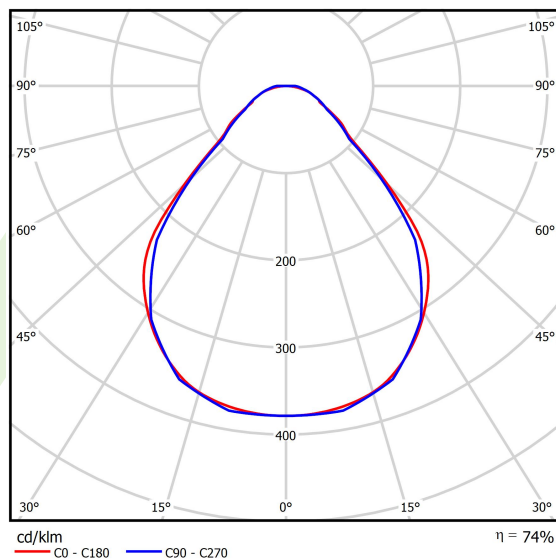

Product: X-LINE SLIM L-DOWN LED 2600 MICRO-PRM E 24 830 / L-1138MM S-1,5M

Index: 19.4089.4311.24

Description

The luminaire is made of aluminum profile. There is only lower half-space light distribution (L-DOWN). Comparing to the traditional X-Line LED, size of the luminaire has been reduced, and all construction has been closed in a narrow 48 mm profile, which gives now a more elegant form of the product. The X-Line Slim uses a PLX or Micro-PRM opal diffuser or lenses. All of this allows to manipulate light and create lighting systems, facilitating the creation of comfortable vision in the interiors and their aesthetic appearance. The X-Line Slim luminaire is designed for mounting on suspensions. There is the possibility of fitting a luminaire with a sound-absorbing housing.

Product information

Category	Surface mounted luminaires
Family	X-LINE SLIM LED
Name	X-LINE SLIM L-DOWN LED 2600 MICRO-PRM E 24 830 / L-1138MM S-1,5M
Index	19.4089.4311.24

Light and electrical data

Light source	LED
Luminous flux LED [lm]	2538
LED power [W]	12,4
Luminaire luminous flux [lm]	1878,1
Power of luminaire [W]	14,1
Luminaire's light efficiency [lm/W]	133,2
Color of the light [K]	3000
CRI	>80
SDCM (LED sources)	3
Beam angle [°]	(C0-C180) / (C90-C270) - 88,4° / 86°
Photobiological risk class (IEC/EN 62471)	RG0
Protection against electric shock	I
Protection degree	IP40
Voltage	220..240 V, 50..60 Hz
Lifetime of LED sources [h]	100000
Lx/By	L80/B10
Operating temperature range [°C]	5 ÷ 35
Driver	standard on/off (E)
Power factor cos φ	>0,95
Circuit load capacity	25 (B10), 40 (B16), 39 (C10), 62 (C16)

Mechanical data

Assembly	surface mounted on slings
Material	aluminum
Color	anodised aluminum
Diffuser	Micro-PRM (micro-prismatic diffuser PMMA)
Impact resistant	IK04
Dimensions [mm]	1138 x 48 x 70

A graph of light