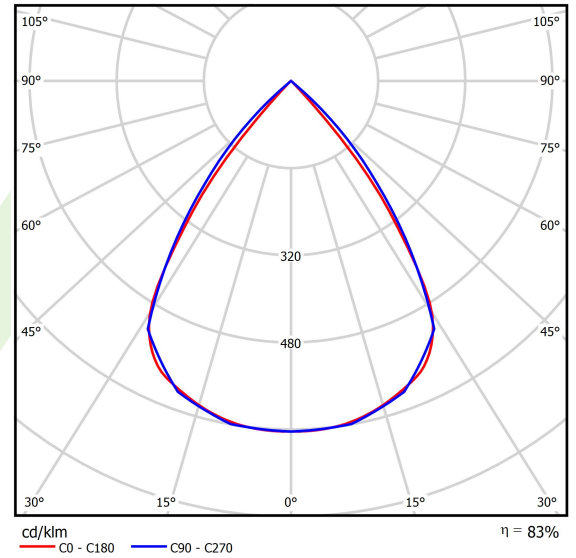

Mechanical data

Assembly	surface mounted on slings
Material	aluminum
Color	RAL 9016 (white)
Diffuser	RASTER (anti-glare louvre)
Impact resistant	IK04
Weight [kg]	3,8
Dimensions [mm]	2248 x 48 x 70

A graph of light