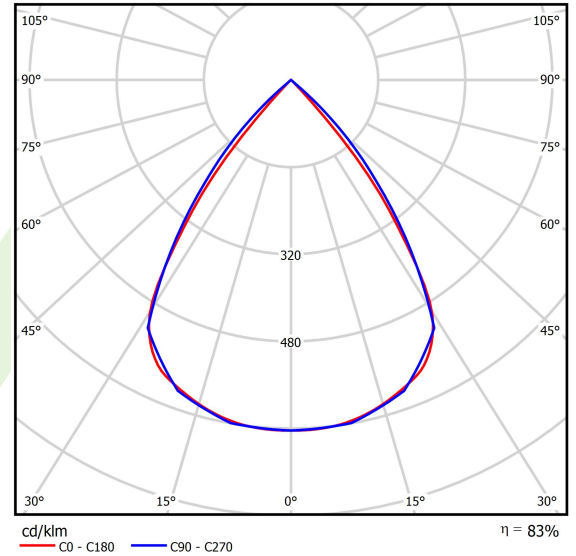

Mechanical data

Assembly	surface mounted on slings
Material	aluminum
Color	anodised aluminum
Diffuser	RASTER (anti-glare louvre)
Impact resistant	IK04
Dimensions [mm]	2248 x 48 x 70

A graph of light