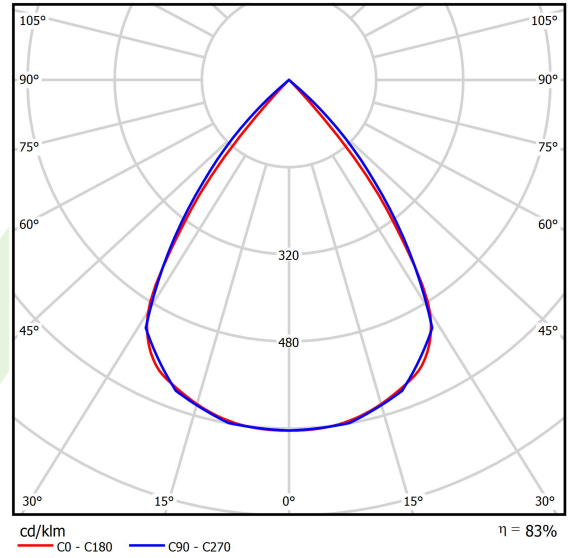

Mechanical data

Assembly	surface mounted on slings
Material	aluminum
Color	RAL 9005 (black)
Diffuser	RASTER (anti-glare louver)
Impact resistant	IK04
Dimensions [mm]	2248 x 48 x 70

A graph of light