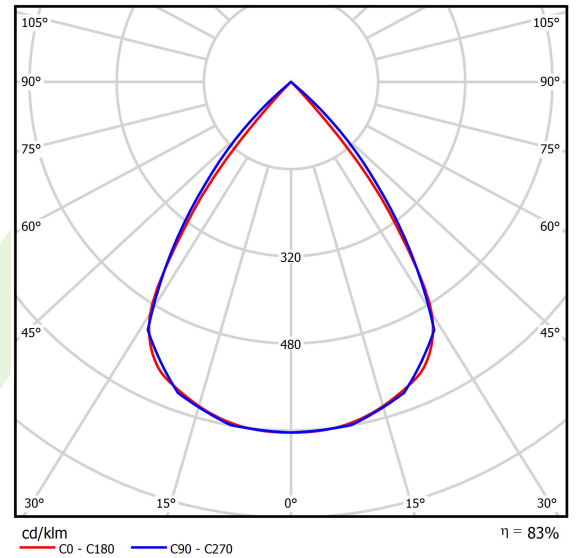

Mechanical data

Assembly	surface mounted on slings
Material	aluminum
Color	RAL 9016 (white)
Diffuser	RASTER (anti-glare louvre)
Impact resistant	IK04
Dimensions [mm]	2248 x 48 x 70

A graph of light