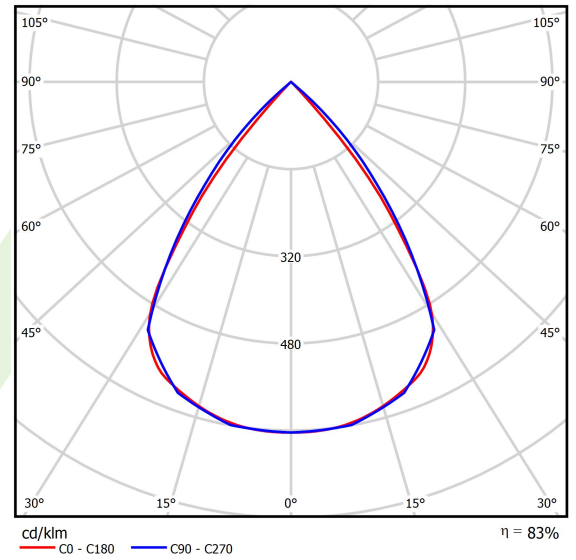

Mechanical data

Assembly	surface mounted on slings
Material	aluminum
Color	RAL 9006 (grey)
Diffuser	RASTER (anti-glare louvre)
Impact resistant	IK04
Dimensions [mm]	2248 x 48 x 70

A graph of light