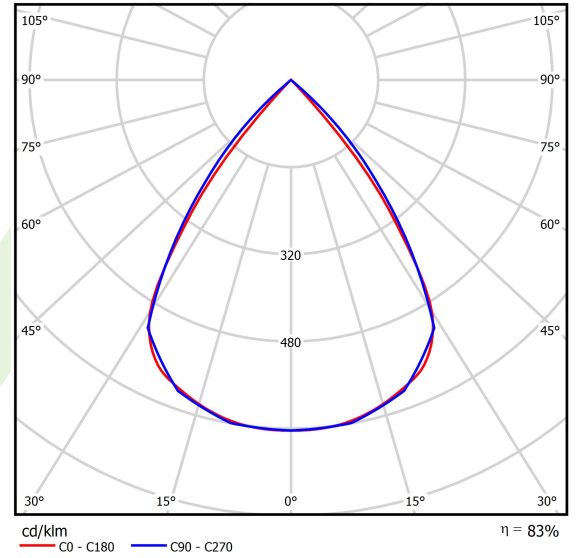

Mechanical data

Assembly	surface mounted on slings
Material	aluminum
Color	RAL 9006 (grey)
Diffuser	RASTER (anti-glare louvre)
Impact resistant	IK04
Dimensions [mm]	2248 x 48 x 70

A graph of light