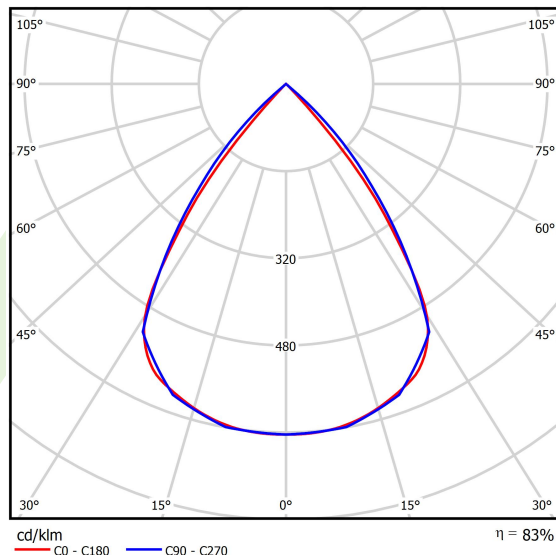

Mechanical data

Assembly	surface mounted on slings
Material	aluminum
Color	anodised aluminum
Diffuser	RASTER (anti-glare louvre)
Impact resistant	IK04
Dimensions [mm]	2248 x 48 x 70

A graph of light