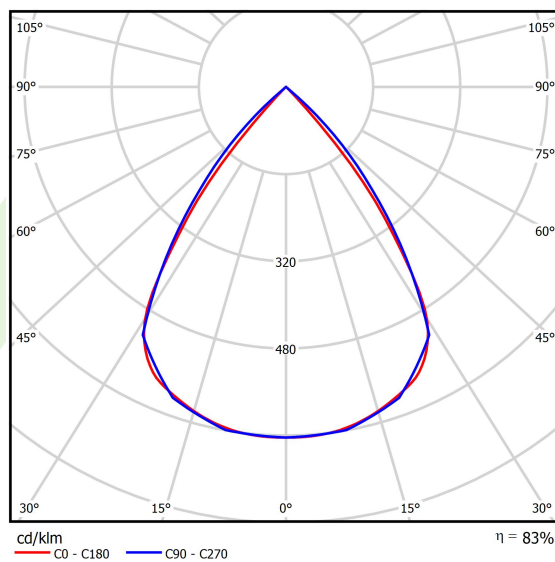

Mechanical data

Assembly	surface mounted on slings
Material	aluminum
Color	RAL 9005 (black)
Diffuser	RASTER (anti-glare louvre)
Impact resistant	IK04
Weight [kg]	3,8
Dimensions [mm]	2248 x 48 x 70

A graph of light