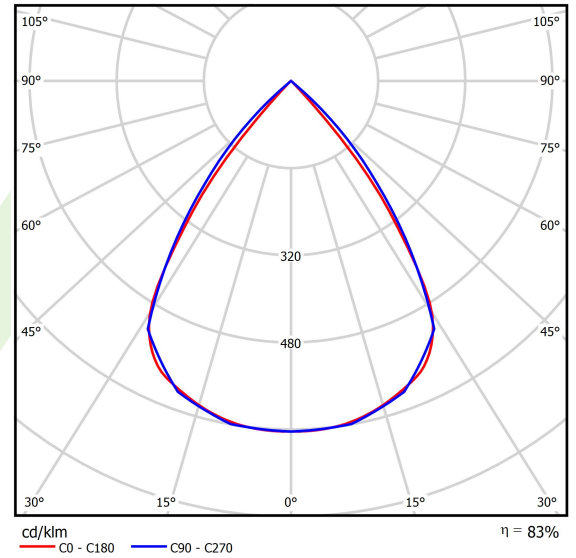

Mechanical data

Assembly	surface mounted on slings
Material	aluminum
Color	RAL 9005 (black)
Diffuser	RASTER (anti-glare louvre)
Impact resistant	IK04
Weight [kg]	3,8
Dimensions [mm]	2248 x 48 x 70

A graph of light