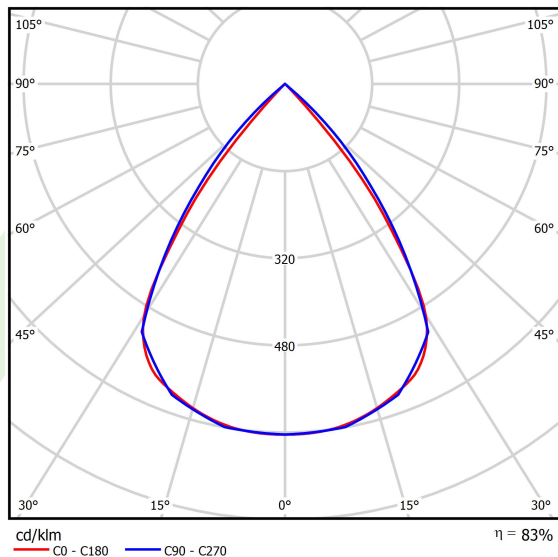

Mechanical data

Assembly	surface mounted on slings
Material	aluminum
Color	RAL 9016 (white)
Diffuser	RASTER (anti-glare louver)
Impact resistant	IK04
Dimensions [mm]	2248 x 48 x 70

A graph of light