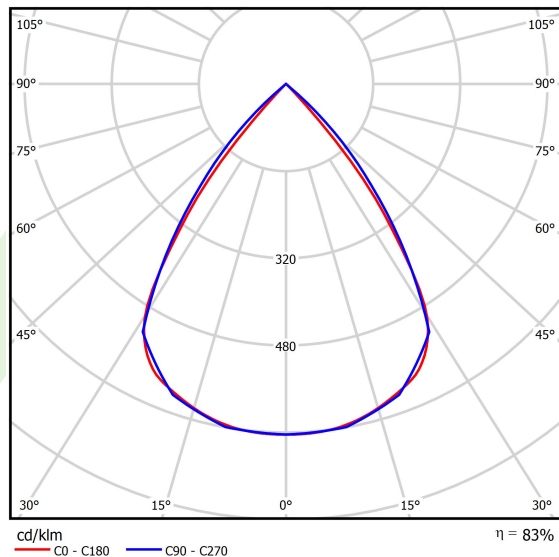

Mechanical data

Assembly	surface mounted on slings
Material	aluminum
Color	RAL 9006 (grey)
Diffuser	RASTER (anti-glare louver)
Impact resistant	IK04
Dimensions [mm]	2248 x 48 x 70

A graph of light