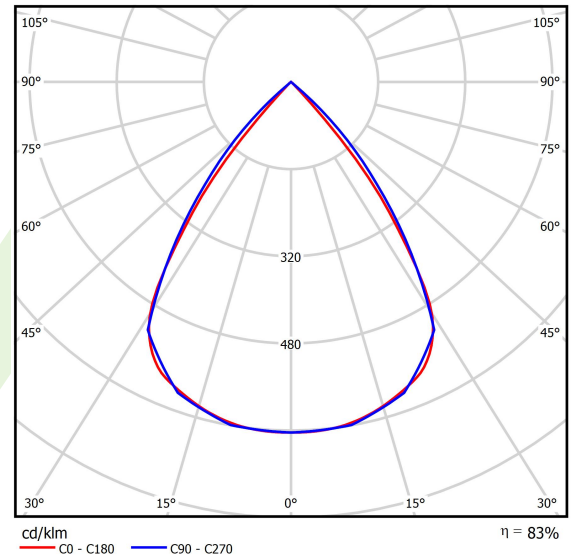

Mechanical data

Assembly	surface mounted on slings
Material	aluminum
Color	anodised aluminum
Diffuser	RASTER (anti-glare louvre)
Impact resistant	IK04
Dimensions [mm]	2248 x 48 x 70

A graph of light