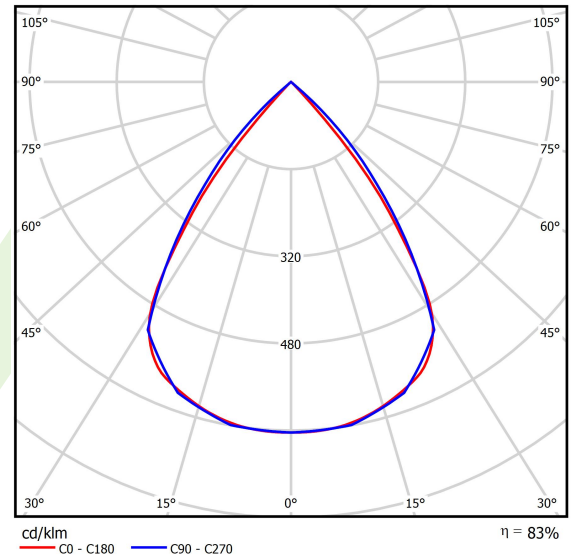

Mechanical data

Assembly	surface mounted on slings
Material	aluminum
Color	RAL 9005 (black)
Diffuser	RASTER (anti-glare louvre)
Impact resistant	IK04
Dimensions [mm]	2248 x 48 x 70

A graph of light