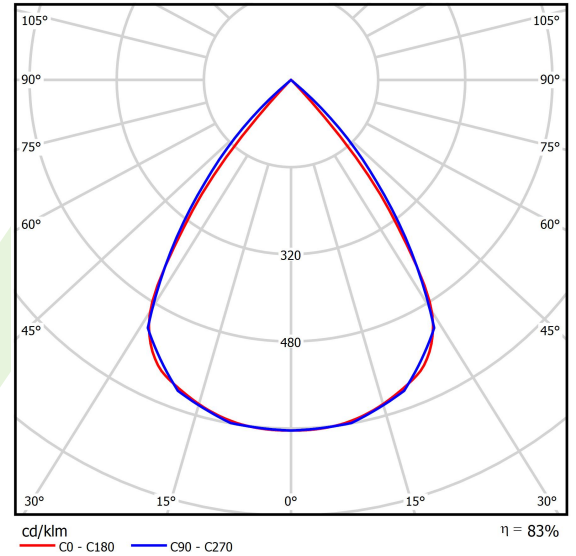

Mechanical data

Assembly	surface mounted on slings
Material	aluminum
Color	RAL 9006 (grey)
Diffuser	RASTER (anti-glare louvre)
Impact resistant	IK04
Dimensions [mm]	2248 x 48 x 70

A graph of light