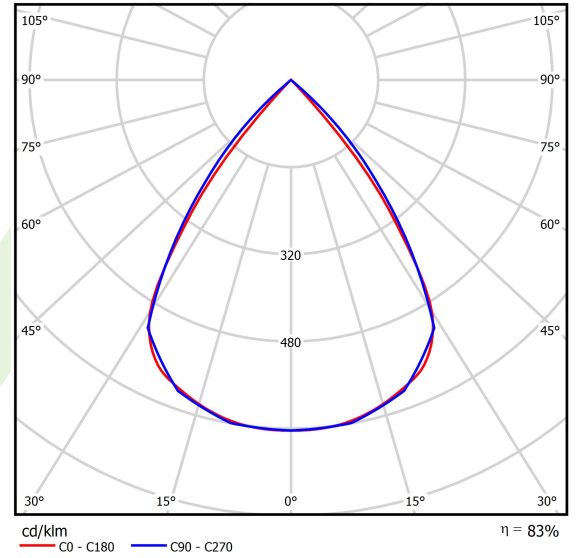

Mechanical data

Assembly	surface mounted on slings
Material	aluminum
Color	RAL 9005 (black)
Diffuser	RASTER (anti-glare louvre)
Impact resistant	IK04
Dimensions [mm]	2248 x 48 x 70

A graph of light