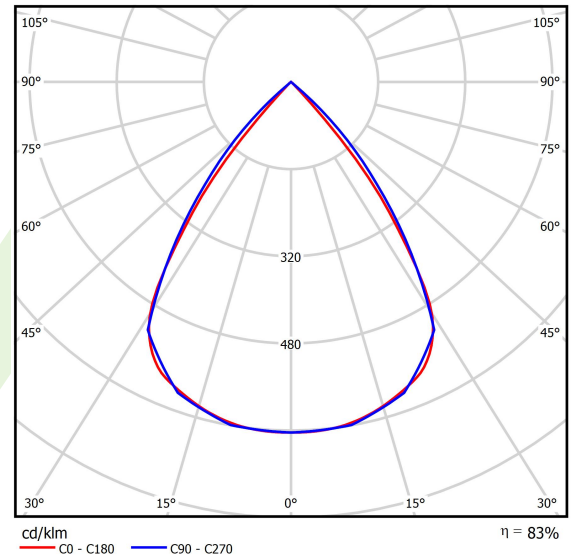

Mechanical data

Assembly	surface mounted on slings
Material	aluminum
Color	RAL 9006 (grey)
Diffuser	RASTER (anti-glare louvre)
Impact resistant	IK04
Dimensions [mm]	1406 x 48 x 70

A graph of light