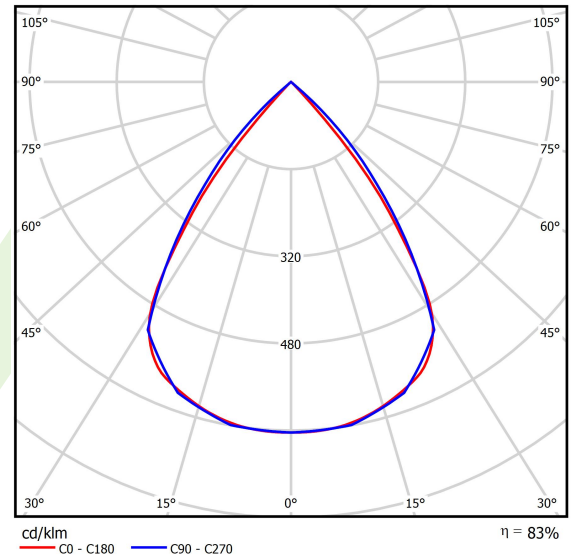

## Light and electrical data

Light source	LED
Luminous flux LED [lm]	5540
LED power [W]	28
Luminaire luminous flux [lm]	4598,2
Power of luminaire [W]	31,8
Luminaire's light efficiency [lm/W]	132,6
Color of the light [K]	4000
CRI	>80
SDCM (LED sources)	3
Beam angle [°]	(C0-C180) / (C90-C270) - 72,6° / 74,4°
Photobiological risk class (IEC/EN 62471)	RG0
Protection against electric shock	I
Protection degree	IP40
Voltage	220..240 V, 50..60 Hz
Lifetime of LED sources [h]	100000
Lx/By	L80/B10
Operating temperature range [°C]	5 ÷ 35
Driver	DIM DALI (EDD)
Power factor cos φ	>0,95
Circuit load capacity	17 (B10), 28 (B16), 26 (C10), 41 (C16)