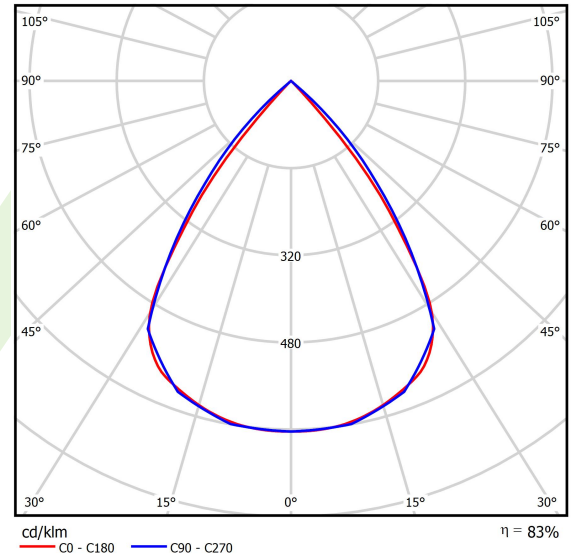

Mechanical data

Assembly	surface mounted on slings
Material	aluminum
Color	anodised aluminum
Diffuser	RASTER (anti-glare louver)
Impact resistant	IK04
Weight [kg]	2,56
Dimensions [mm]	1406 x 48 x 70

A graph of light