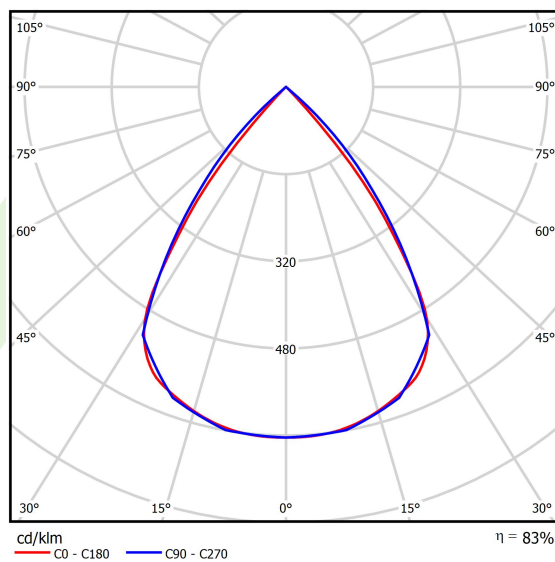

Mechanical data

Assembly	surface mounted on slings
Material	aluminum
Color	anodised aluminum
Diffuser	RASTER (anti-glare louvre)
Impact resistant	IK04
Weight [kg]	2,56
Dimensions [mm]	1406 x 48 x 70

A graph of light