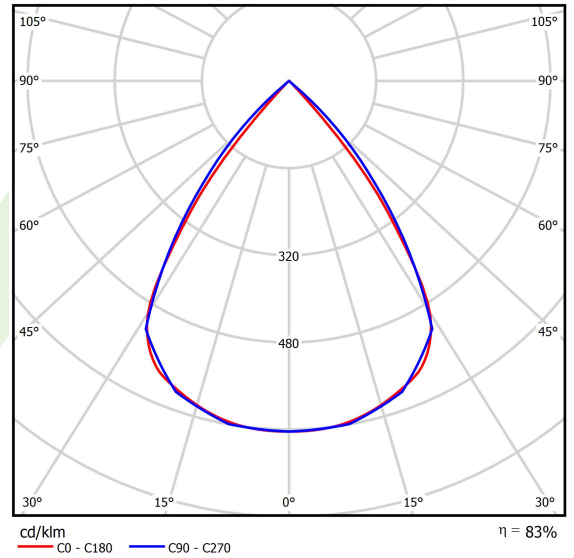

Mechanical data

Assembly	surface mounted on slings
Material	aluminum
Color	anodised aluminum
Diffuser	RASTER (anti-glare louver)
Impact resistant	IK04
Weight [kg]	2,56
Dimensions [mm]	1406 x 48 x 70

A graph of light