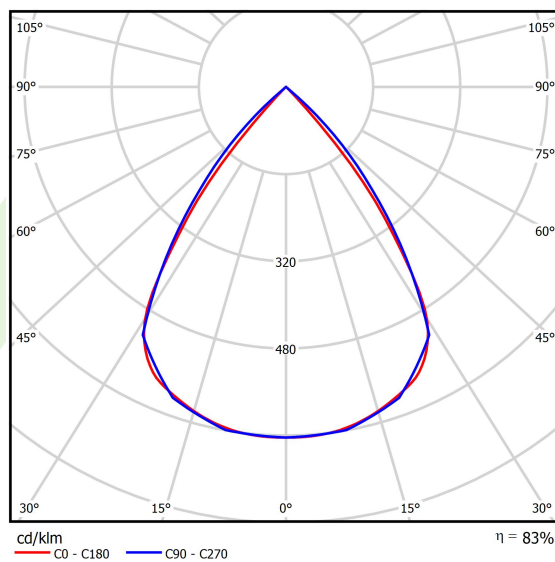

Mechanical data

Assembly	surface mounted on slings
Material	aluminum
Color	RAL 9005 (black)
Diffuser	RASTER (anti-glare louvre)
Impact resistant	IK04
Weight [kg]	2,6
Dimensions [mm]	1406 x 48 x 70

A graph of light