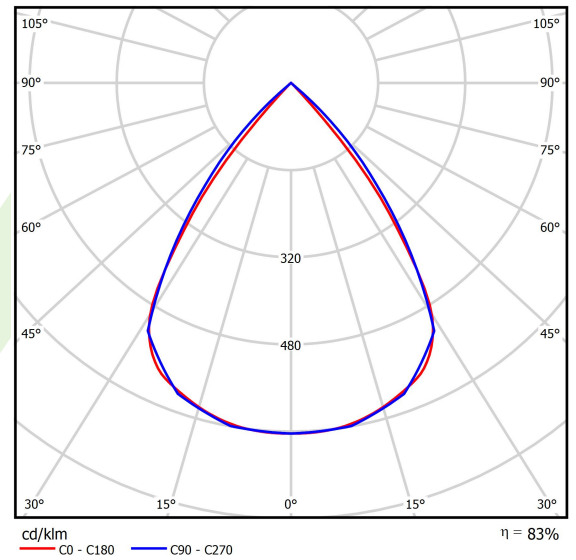

Product: X-LINE SLIM LOW UGR L-DOWN LED 5250 RASTER DAISY-BLACK-WIDE E 34 840 / L-1406MM S-1,5M

Index: 19.4088.2821.34

Description

The luminaire is made of aluminum profile. Light distribution in the lower half-space. Comparing to the traditional X-Line LED, size of the luminaire has been reduced, and all construction has been closed in a narrow 48 mm profile, which gives now a more elegant form of the product. The X-Line Slim uses an anti-glare louver. It allows to create lighting systems, facilitating the creation of comfortable vision in the interiors. The X-Line Slim luminaire is designed for mounting on suspensions.

Light and electrical data

Light source	LED
Luminous flux LED [lm]	5540
LED power [W]	28
Luminaire luminous flux [lm]	4598,2
Power of luminaire [W]	31,8
Luminaire's light efficiency [lm/W]	144,6
Color of the light [K]	4000
CRI	>80
SDCM (LED sources)	3
Beam angle [°]	(C0-C180) / (C90-C270) - 72,6° / 74,4°
Photobiological risk class (IEC/EN 62471)	RG0
Protection against electric shock	I
Protection degree	IP40
Voltage	220..240 V, 50..60 Hz
Lifetime of LED sources [h]	100000
Lx/By	L80/B10
Operating temperature range [°C]	5 ÷ 35
Driver	standard on/off (E)
Power factor cos φ	>0,95
Circuit load capacity	19 (B10), 30 (B16), 31 (C10), 50 (C16)

Mechanical data

Assembly	surface mounted on slings
Material	aluminum
Color	RAL 9016 (white)
Diffuser	RASTER (anti-glare louvre)
Impact resistant	IK04
Weight [kg]	2,44
Dimensions [mm]	1406 x 48 x 70

A graph of light