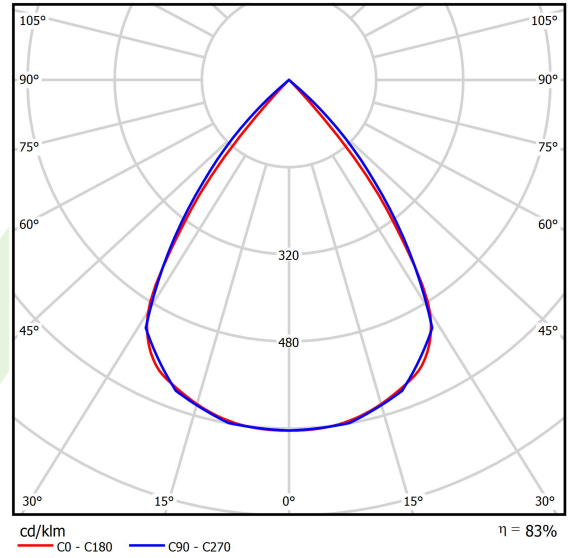

Mechanical data

Assembly	surface mounted on slings
Material	aluminum
Color	RAL 9006 (grey)
Diffuser	RASTER (anti-glare louver)
Impact resistant	IK04
Dimensions [mm]	1406 x 48 x 70

A graph of light