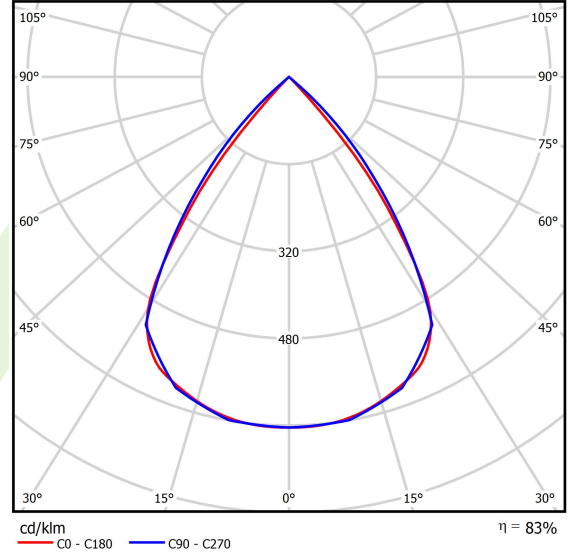

Mechanical data

Assembly	surface mounted on slings
Material	aluminum
Color	RAL 9006 (grey)
Diffuser	RASTER (anti-glare louver)
Impact resistant	IK04
Dimensions [mm]	1406 x 48 x 70

A graph of light