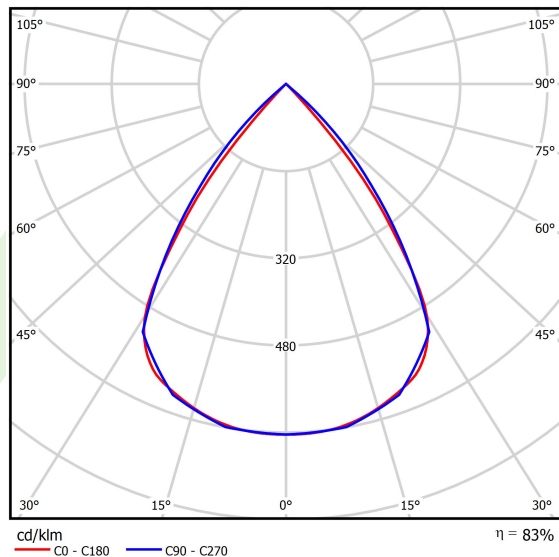

Mechanical data

Assembly	surface mounted on slings
Material	aluminum
Color	RAL 9006 (grey)
Diffuser	RASTER (anti-glare louver)
Impact resistant	IK04
Dimensions [mm]	1406 x 48 x 70

A graph of light