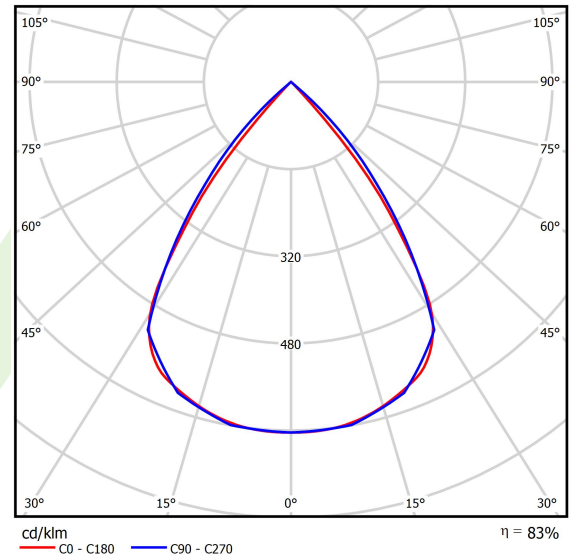

Mechanical data

Assembly	surface mounted on slings
Material	aluminum
Color	anodised aluminum
Diffuser	RASTER (anti-glare louvre)
Impact resistant	IK04
Dimensions [mm]	1406 x 48 x 70

A graph of light