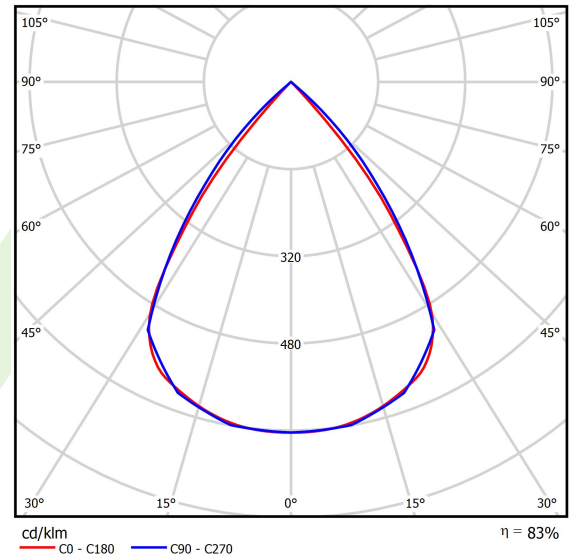

Mechanical data

Assembly	surface mounted on slings
Material	aluminum
Color	anodised aluminum
Diffuser	RASTER (anti-glare louvre)
Impact resistant	IK04
Dimensions [mm]	1406 x 48 x 70

A graph of light