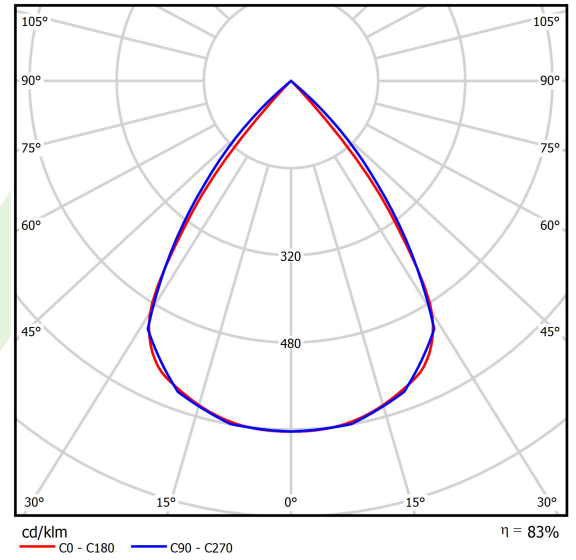

Mechanical data

Assembly	surface mounted on slings
Material	aluminum
Color	RAL 9005 (black)
Diffuser	RASTER (anti-glare louvre)
Impact resistant	IK04
Weight [kg]	2,47
Dimensions [mm]	1406 x 48 x 70

A graph of light