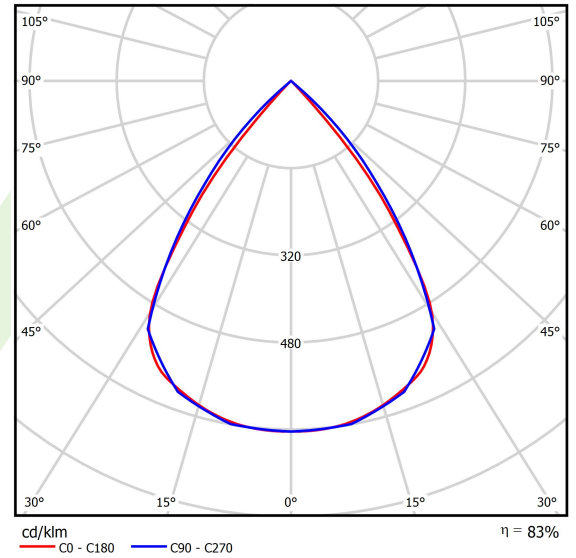

Mechanical data

Assembly	surface mounted on slings
Material	aluminum
Color	RAL 9005 (black)
Diffuser	RASTER (anti-glare louvre)
Impact resistant	IK04
Weight [kg]	2,47
Dimensions [mm]	1406 x 48 x 70

A graph of light