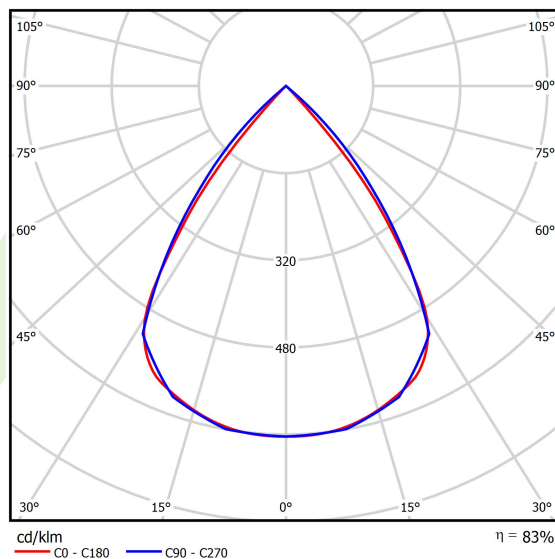

Mechanical data

Assembly	surface mounted on slings
Material	aluminum
Color	RAL 9005 (black)
Diffuser	RASTER (anti-glare louvre)
Impact resistant	IK04
Dimensions [mm]	1406 x 48 x 70

A graph of light