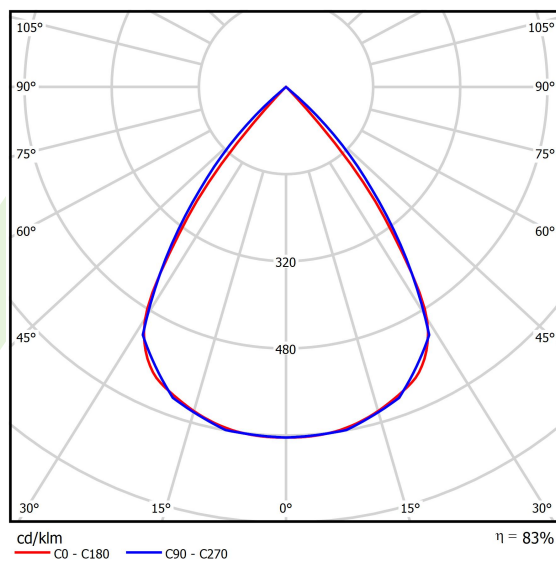

Mechanical data

Assembly	surface mounted on slings
Material	aluminum
Color	RAL 9005 (black)
Diffuser	RASTER (anti-glare louver)
Impact resistant	IK04
Weight [kg]	1,83
Dimensions [mm]	1406 x 48 x 70

A graph of light