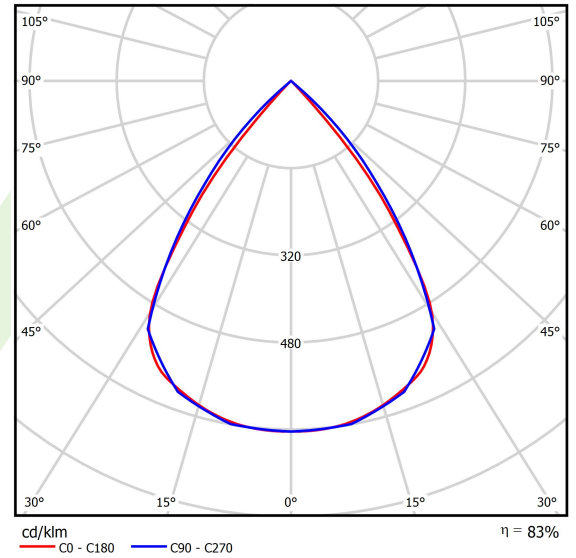

Mechanical data

Assembly	surface mounted on slings
Material	aluminum
Color	RAL 9005 (black)
Diffuser	RASTER (anti-glare louvre)
Impact resistant	IK04
Weight [kg]	1,83
Dimensions [mm]	1406 x 48 x 70

A graph of light