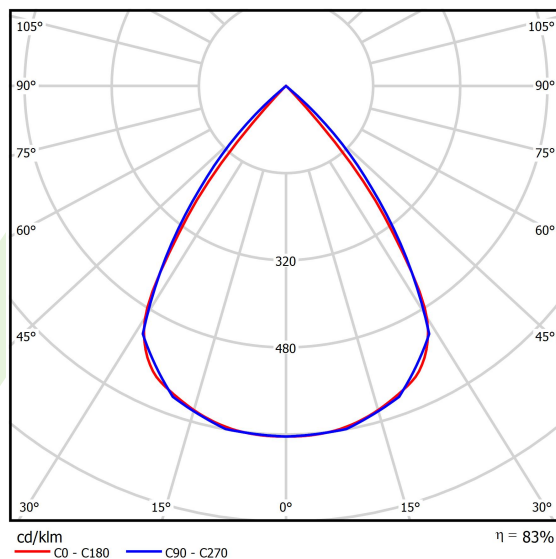

Mechanical data

Assembly	surface mounted on slings
Material	aluminum
Color	RAL 9016 (white)
Diffuser	RASTER (anti-glare louvre)
Impact resistant	IK04
Dimensions [mm]	1406 x 48 x 70

A graph of light