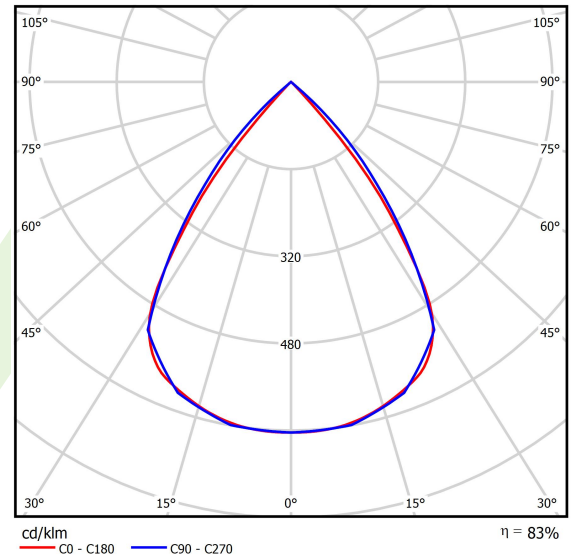

Mechanical data

Assembly	surface mounted on slings
Material	aluminum
Color	RAL 9016 (white)
Diffuser	RASTER (anti-glare louvre)
Impact resistant	IK04
Dimensions [mm]	1406 x 48 x 70

A graph of light