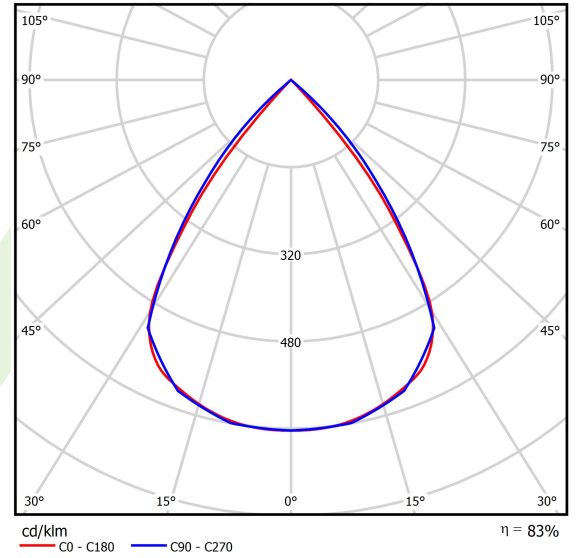

Mechanical data

Assembly	surface mounted on slings
Material	aluminum
Color	anodised aluminum
Diffuser	RASTER (anti-glare louver)
Impact resistant	IK04
Dimensions [mm]	1406 x 48 x 70

A graph of light