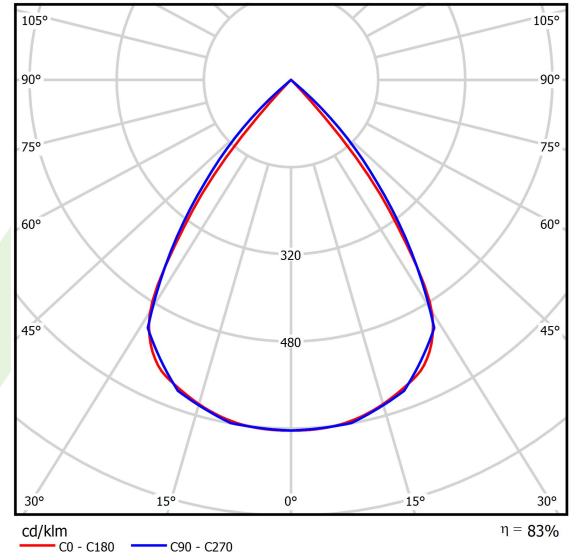

Mechanical data

Assembly	surface mounted on slings
Material	aluminum
Color	anodised aluminum
Diffuser	RASTER (anti-glare louvre)
Impact resistant	IK04
Dimensions [mm]	1406 x 48 x 70

A graph of light