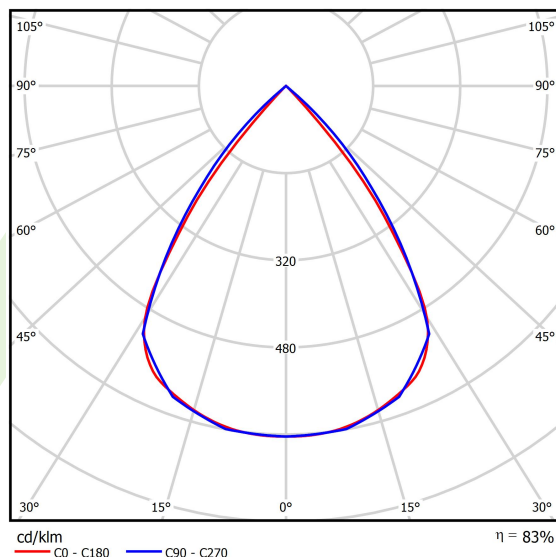

Mechanical data

Assembly	surface mounted on slings
Material	aluminum
Color	RAL 9005 (black)
Diffuser	RASTER (anti-glare louvre)
Impact resistant	IK04
Dimensions [mm]	1406 x 48 x 70

A graph of light