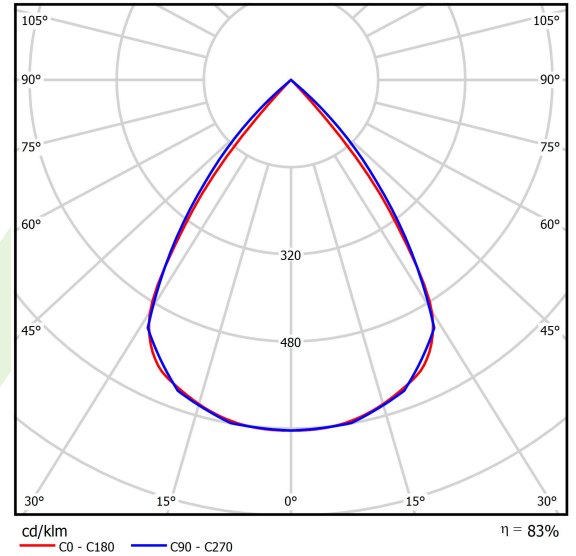

Mechanical data

Assembly	surface mounted on slings
Material	aluminum
Color	RAL 9005 (black)
Diffuser	RASTER (anti-glare louvre)
Impact resistant	IK04
Dimensions [mm]	1406 x 48 x 70

A graph of light