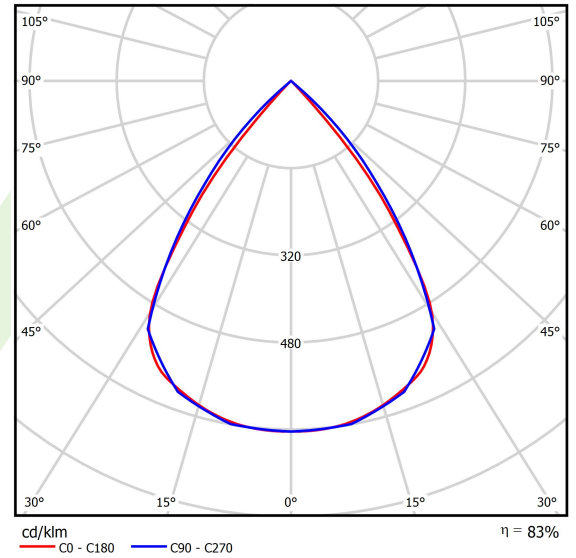

Mechanical data

Assembly	surface mounted on slings
Material	aluminum
Color	RAL 9005 (black)
Diffuser	RASTER (anti-glare louvre)
Impact resistant	IK04
Weight [kg]	2,6
Dimensions [mm]	1406 x 48 x 70

A graph of light