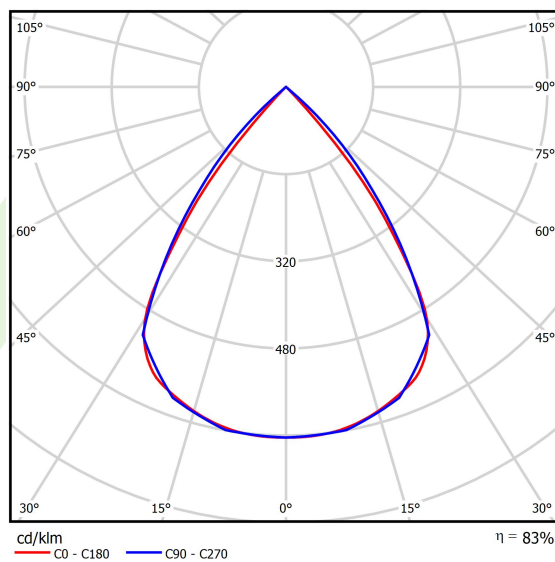

Light and electrical data

Light source	LED
Luminous flux LED [lm]	4432
LED power [W]	22,4
Luminaire luminous flux [lm]	3678,6
Power of luminaire [W]	25,5
Luminaire's light efficiency [lm/W]	144,3
Color of the light [K]	4000
CRI	>80
SDCM (LED sources)	3
Beam angle [°]	(C0-C180) / (C90-C270) - 72,6° / 74,4°
Photobiological risk class (IEC/EN 62471)	RG0
Protection against electric shock	I
Protection degree	IP40
Voltage	220..240 V, 50..60 Hz
Lifetime of LED sources [h]	100000
Lx/By	L80/B10
Operating temperature range [°C]	5 ÷ 35
Driver	DIM DALI (EDD)
Power factor cos φ	>0,95
Circuit load capacity	17 (B10), 28 (B16), 26 (C10), 41 (C16)

Mechanical data

Assembly	surface mounted on slings
Material	aluminum
Color	RAL 9016 (white)
Diffuser	RASTER (anti-glare louver)
Impact resistant	IK04
Weight [kg]	2,3
Dimensions [mm]	1126 x 48 x 70

A graph of light