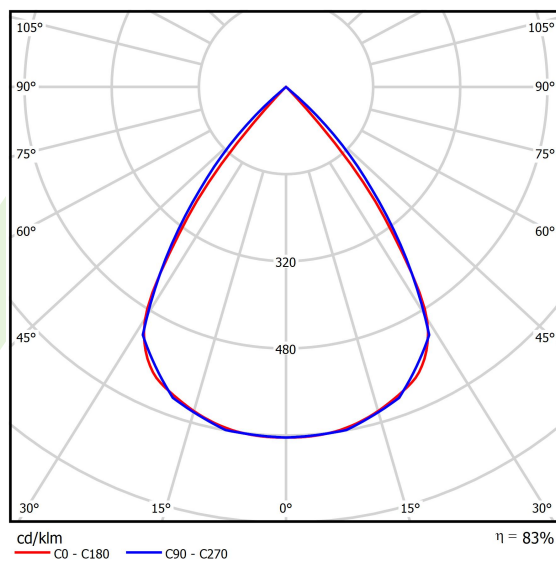

Light and electrical data

Light source	LED
Luminous flux LED [lm]	4432
LED power [W]	22,4
Luminaire luminous flux [lm]	3678,6
Power of luminaire [W]	25,5
Luminaire's light efficiency [lm/W]	144,3
Color of the light [K]	4000
CRI	>80
SDCM (LED sources)	3
Beam angle [°]	(C0-C180) / (C90-C270) - 72,6° / 74,4°
Photobiological risk class (IEC/EN 62471)	RG0
Protection against electric shock	I
Protection degree	IP40
Voltage	220..240 V, 50..60 Hz
Lifetime of LED sources [h]	100000
Lx/By	L80/B10
Operating temperature range [°C]	5 ÷ 35
Driver	DIM DALI (EDD)
Power factor cos φ	>0,95
Circuit load capacity	17 (B10), 28 (B16), 26 (C10), 41 (C16)

Mechanical data

Assembly	surface mounted on slings
Material	aluminum
Color	RAL 9016 (white)
Diffuser	RASTER (anti-glare louver)
Impact resistant	IK04
Weight [kg]	2,3
Dimensions [mm]	1126 x 48 x 70

A graph of light