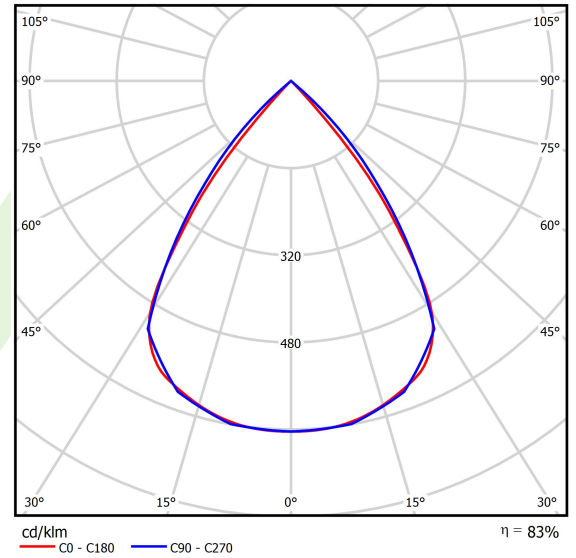

Mechanical data

Assembly	surface mounted on slings
Material	aluminum
Color	anodised aluminum
Diffuser	RASTER (anti-glare louvre)
Impact resistant	IK04
Weight [kg]	2,02
Dimensions [mm]	1126 x 48 x 70

A graph of light