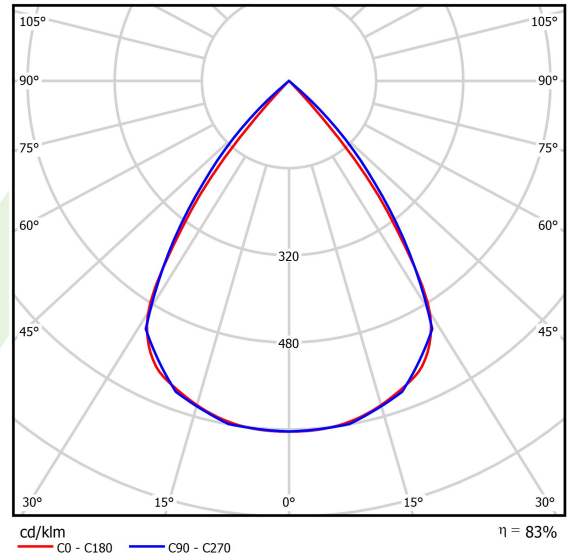

## Light and electrical data

Light source	LED
Luminous flux LED [lm]	4432
LED power [W]	22,4
Luminaire luminous flux [lm]	3678,6
Power of luminaire [W]	25,5
Luminaire's light efficiency [lm/W]	144,3
Color of the light [K]	4000
CRI	>80
SDCM (LED sources)	3
Beam angle [°]	(C0-C180) / (C90-C270) - 72,6° / 74,4°
Photobiological risk class (IEC/EN 62471)	RG0
Protection against electric shock	I
Protection degree	IP40
Voltage	220..240 V, 50..60 Hz
Lifetime of LED sources [h]	100000
Lx/By	L80/B10
Operating temperature range [°C]	5 ÷ 35
Driver	DIM DALI (EDD)
Power factor cos φ	>0,95
Circuit load capacity	17 (B10), 28 (B16), 26 (C10), 41 (C16)

**A graph of light**