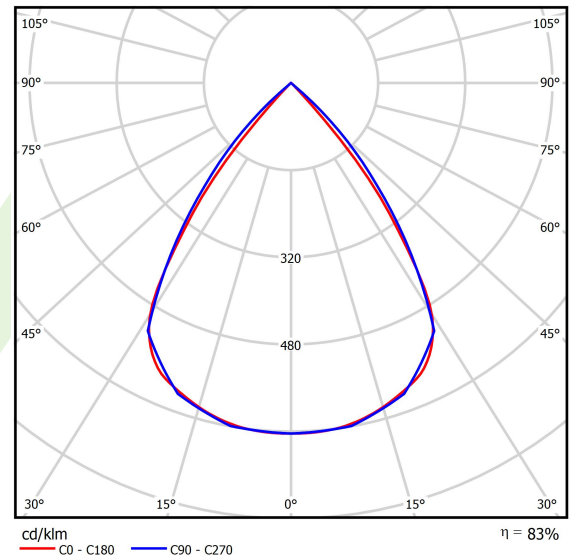

Mechanical data

Assembly	surface mounted on slings
Material	aluminum
Color	RAL 9005 (black)
Diffuser	RASTER (anti-glare louvre)
Impact resistant	IK04
Weight [kg]	2,15
Dimensions [mm]	1126 x 48 x 70

A graph of light