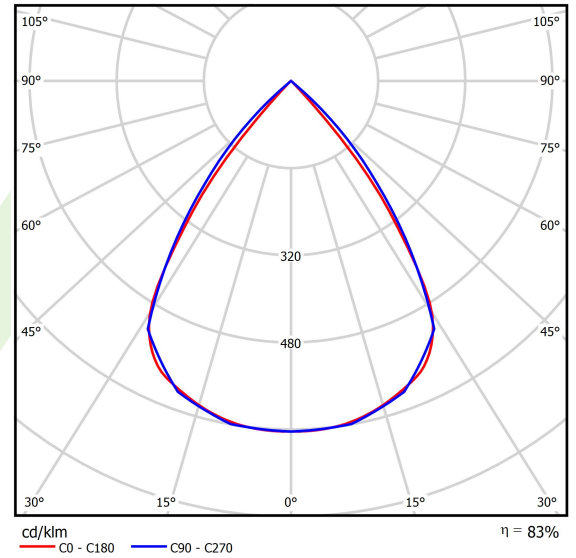

## Light and electrical data

Light source	LED
Luminous flux LED [lm]	4432
LED power [W]	22,4
Luminaire luminous flux [lm]	3678,6
Power of luminaire [W]	25,5
Luminaire's light efficiency [lm/W]	144,3
Color of the light [K]	4000
CRI	>80
SDCM (LED sources)	3
Beam angle [°]	(C0-C180) / (C90-C270) - 72,6° / 74,4°
Photobiological risk class (IEC/EN 62471)	RG0
Protection against electric shock	I
Protection degree	IP40
Voltage	220..240 V, 50..60 Hz
Lifetime of LED sources [h]	100000
Lx/By	L80/B10
Operating temperature range [°C]	5 ÷ 35
Driver	DIM DALI (EDD)
Power factor cos φ	>0,95
Circuit load capacity	17 (B10), 28 (B16), 26 (C10), 41 (C16)

**A graph of light**