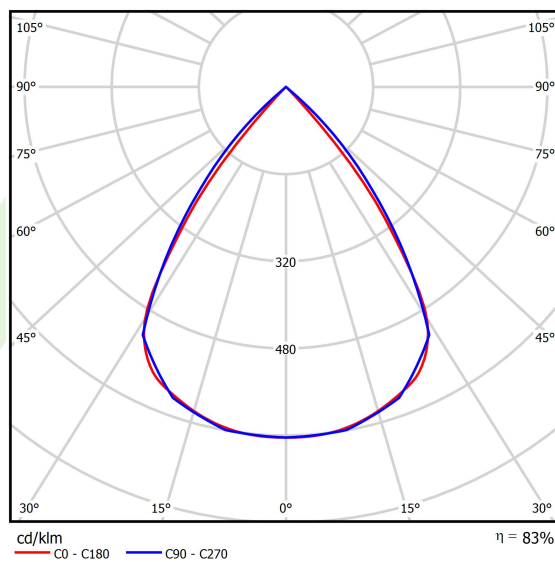

Light and electrical data

Light source	LED
Luminous flux LED [lm]	4432
LED power [W]	22,4
Luminaire luminous flux [lm]	3678,6
Power of luminaire [W]	25,5
Luminaire's light efficiency [lm/W]	144,3
Color of the light [K]	4000
CRI	>80
SDCM (LED sources)	3
Beam angle [°]	(C0-C180) / (C90-C270) - 72,6° / 74,4°
Photobiological risk class (IEC/EN 62471)	RG0
Protection against electric shock	I
Protection degree	IP40
Voltage	220..240 V, 50..60 Hz
Lifetime of LED sources [h]	100000
Lx/By	L80/B10
Operating temperature range [°C]	5 ÷ 35
Driver	standard on/off (E)
Power factor cos φ	>0,95
Circuit load capacity	19 (B10), 30 (B16), 31 (C10), 50 (C16)

Mechanical data

Assembly	surface mounted on slings
Material	aluminum
Color	RAL 9016 (white)
Diffuser	RASTER (anti-glare louvre)
Impact resistant	IK04
Weight [kg]	2,3
Dimensions [mm]	1126 x 48 x 70

A graph of light