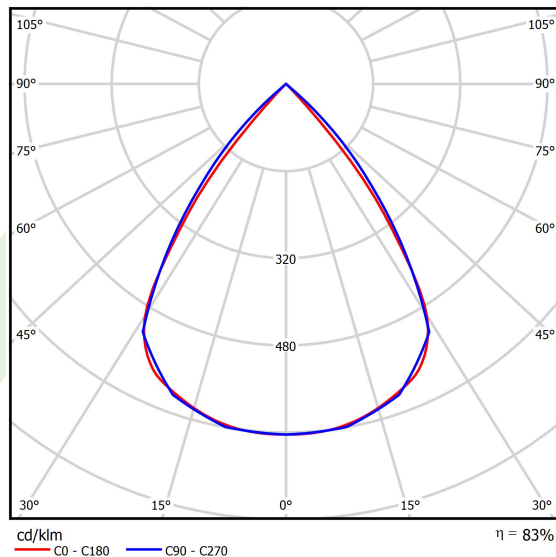

Mechanical data

Assembly	surface mounted on slings
Material	aluminum
Color	RAL 9006 (grey)
Diffuser	RASTER (anti-glare louvre)
Impact resistant	IK04
Dimensions [mm]	1126 x 48 x 70

A graph of light