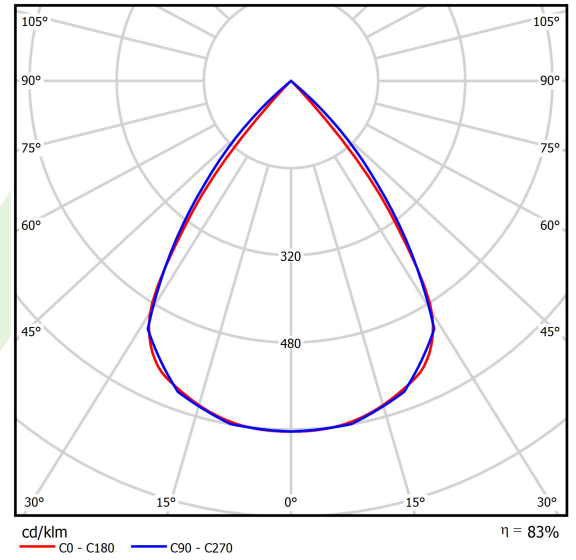

Mechanical data

Assembly	surface mounted on slings
Material	aluminum
Color	anodised aluminum
Diffuser	RASTER (anti-glare louvre)
Impact resistant	IK04
Weight [kg]	2,07
Dimensions [mm]	1126 x 48 x 70

A graph of light