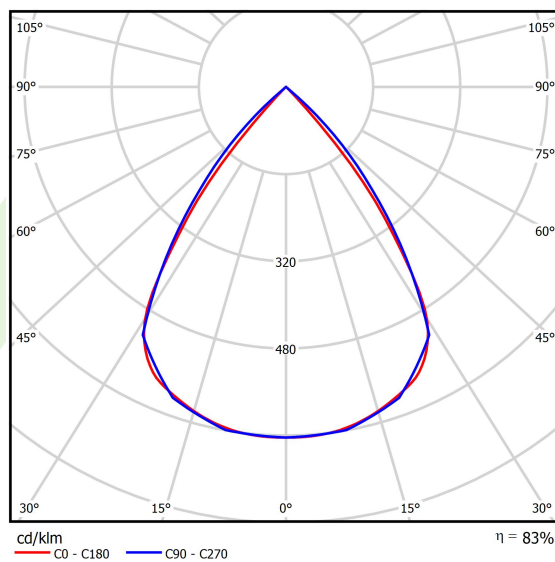

Mechanical data

Assembly	surface mounted on slings
Material	aluminum
Color	anodised aluminum
Diffuser	RASTER (anti-glare louvre)
Impact resistant	IK04
Weight [kg]	2,07
Dimensions [mm]	1126 x 48 x 70

A graph of light