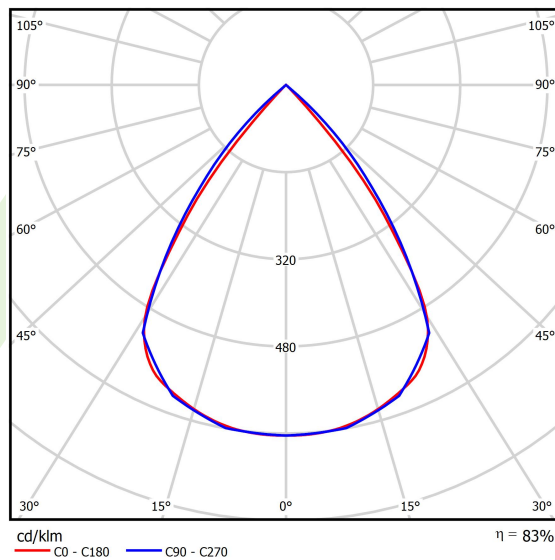

## Light and electrical data

Light source	LED
Luminous flux LED [lm]	4432
LED power [W]	22,4
Luminaire luminous flux [lm]	3678,6
Power of luminaire [W]	25,5
Luminaire's light efficiency [lm/W]	144,3
Color of the light [K]	4000
CRI	>80
SDCM (LED sources)	3
Beam angle [°]	(C0-C180) / (C90-C270) - 72,6° / 74,4°
Photobiological risk class (IEC/EN 62471)	RG0
Protection against electric shock	I
Protection degree	IP40
Voltage	220..240 V, 50..60 Hz
Lifetime of LED sources [h]	100000
Lx/By	L80/B10
Operating temperature range [°C]	5 ÷ 35
Driver	standard on/off (E)
Power factor cos φ	>0,95
Circuit load capacity	19 (B10), 30 (B16), 31 (C10), 50 (C16)

**A graph of light**