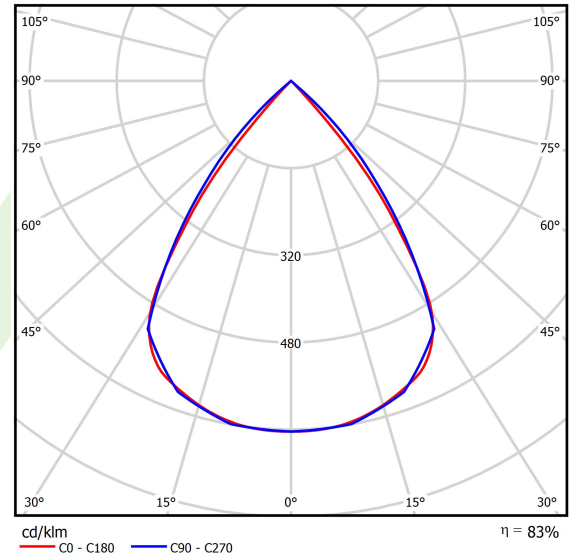

Mechanical data

Assembly	surface mounted on slings
Material	aluminum
Color	RAL 9005 (black)
Diffuser	RASTER (anti-glare louvre)
Impact resistant	IK04
Weight [kg]	2,2
Dimensions [mm]	1126 x 48 x 70

A graph of light