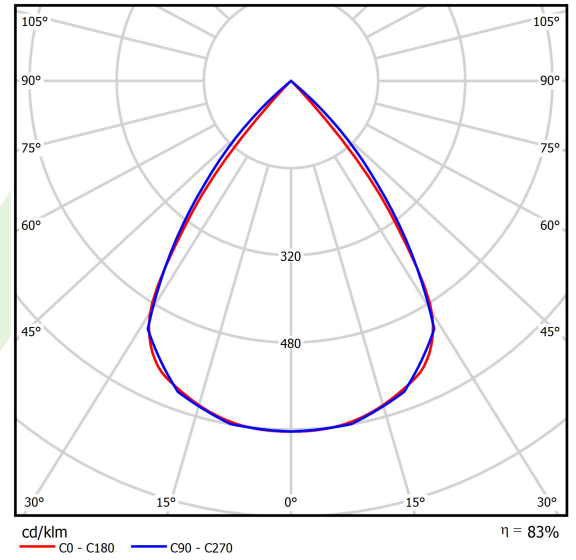

Mechanical data

Assembly	surface mounted on slings
Material	aluminum
Color	RAL 9005 (black)
Diffuser	RASTER (anti-glare louvre)
Impact resistant	IK04
Weight [kg]	2,2
Dimensions [mm]	1126 x 48 x 70

A graph of light