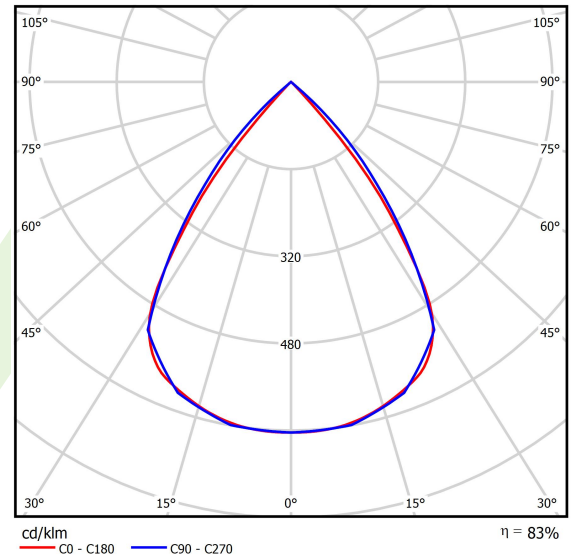

Mechanical data

Assembly	surface mounted on slings
Material	aluminum
Color	RAL 9006 (grey)
Diffuser	RASTER (anti-glare louvre)
Impact resistant	IK04
Dimensions [mm]	1126 x 48 x 70

A graph of light