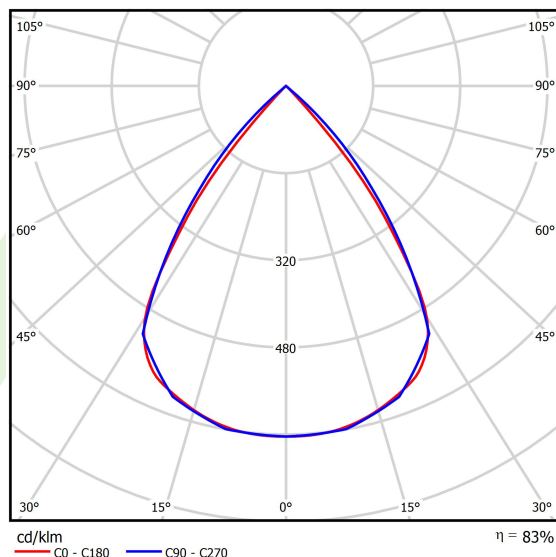

Mechanical data

Assembly	surface mounted on slings
Material	aluminum
Color	RAL 9006 (grey)
Diffuser	RASTER (anti-glare louvre)
Impact resistant	IK04
Dimensions [mm]	1126 x 48 x 70

A graph of light