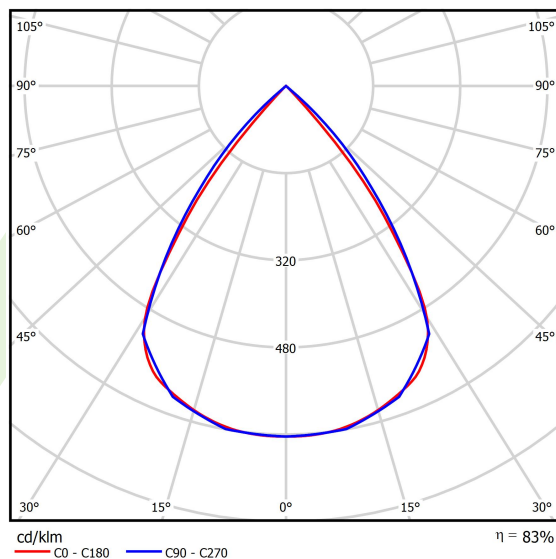

Mechanical data

Assembly	surface mounted on slings
Material	aluminum
Color	RAL 9006 (grey)
Diffuser	RASTER (anti-glare louvre)
Impact resistant	IK04
Dimensions [mm]	1126 x 48 x 70

A graph of light