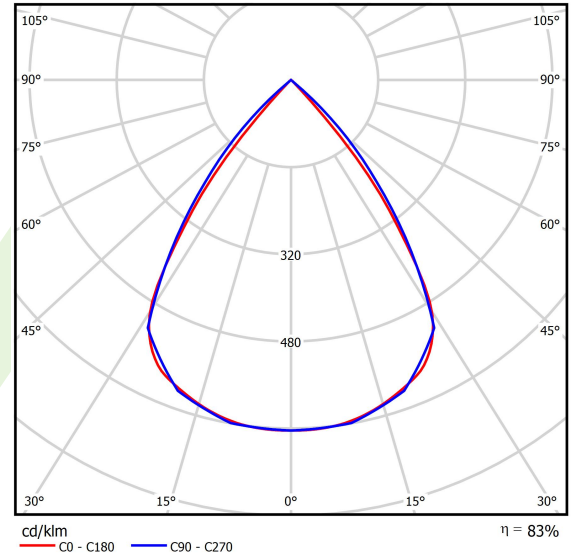

Mechanical data

Assembly	surface mounted on slings
Material	aluminum
Color	anodised aluminum
Diffuser	RASTER (anti-glare louvre)
Impact resistant	IK04
Dimensions [mm]	1126 x 48 x 70

A graph of light