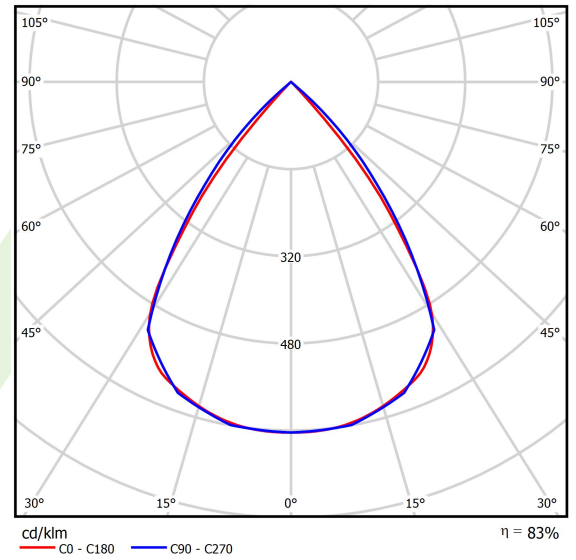

Mechanical data

Assembly	surface mounted on slings
Material	aluminum
Color	anodised aluminum
Diffuser	RASTER (anti-glare louvre)
Impact resistant	IK04
Dimensions [mm]	1126 x 48 x 70

A graph of light