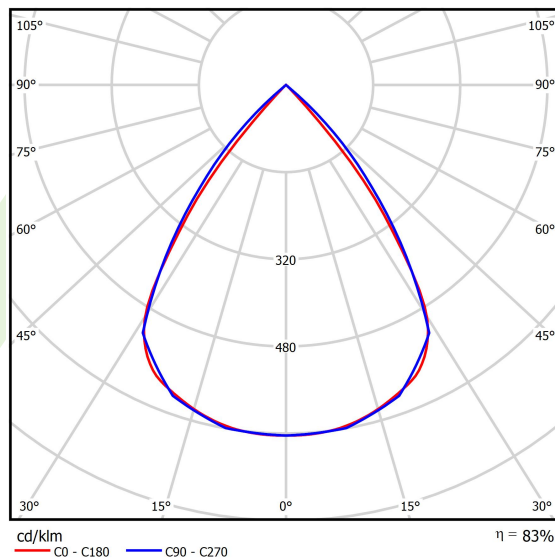

Mechanical data

Assembly	surface mounted on slings
Material	aluminum
Color	RAL 9005 (black)
Diffuser	RASTER (anti-glare louver)
Impact resistant	IK04
Weight [kg]	2,3
Dimensions [mm]	1126 x 48 x 70

A graph of light