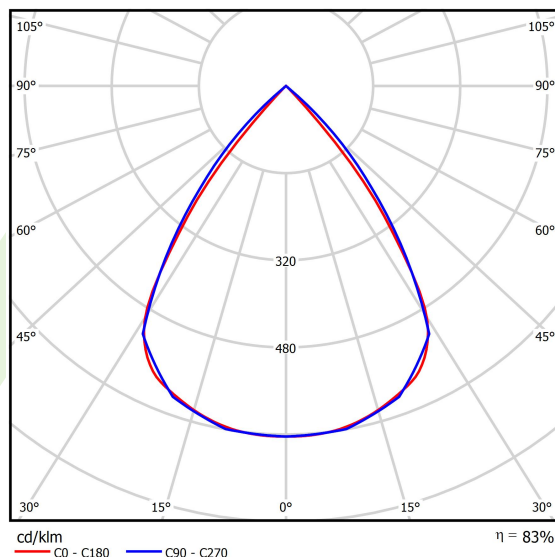

Mechanical data

Assembly	surface mounted on slings
Material	aluminum
Color	RAL 9005 (black)
Diffuser	RASTER (anti-glare louvre)
Impact resistant	IK04
Dimensions [mm]	1126 x 48 x 70

A graph of light