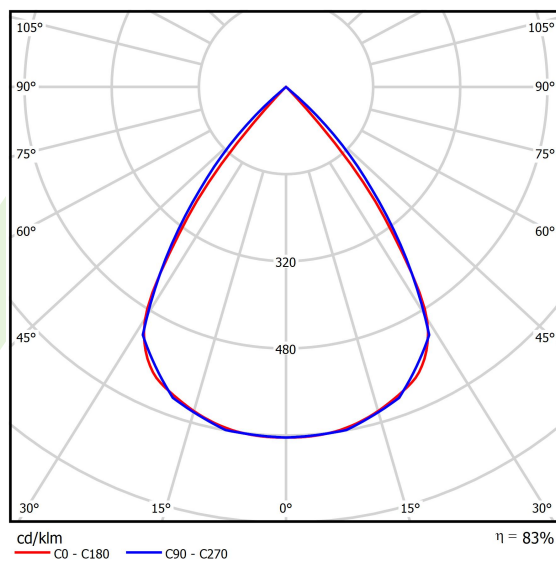

Mechanical data

Assembly	surface mounted on slings
Material	aluminum
Color	RAL 9005 (black)
Diffuser	RASTER (anti-glare louver)
Impact resistant	IK04
Weight [kg]	2,3
Dimensions [mm]	1126 x 48 x 70

A graph of light