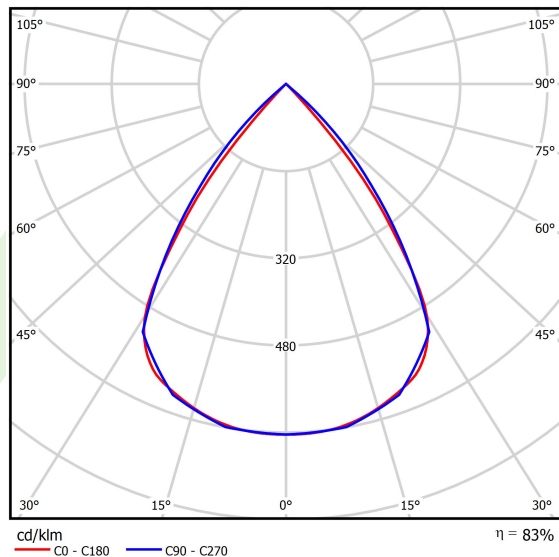

Mechanical data

Assembly	surface mounted on slings
Material	aluminum
Color	RAL 9006 (grey)
Diffuser	RASTER (anti-glare louver)
Impact resistant	IK04
Dimensions [mm]	1126 x 48 x 70

A graph of light