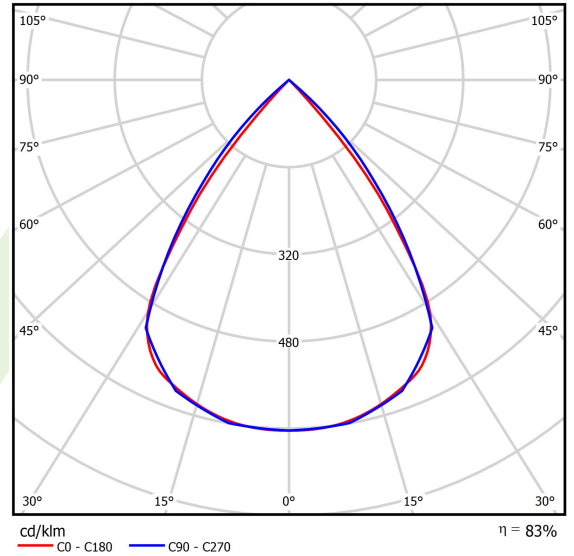

Mechanical data

Assembly	surface mounted on slings
Material	aluminum
Color	anodised aluminum
Diffuser	RASTER (anti-glare louver)
Impact resistant	IK04
Dimensions [mm]	1126 x 48 x 70

A graph of light