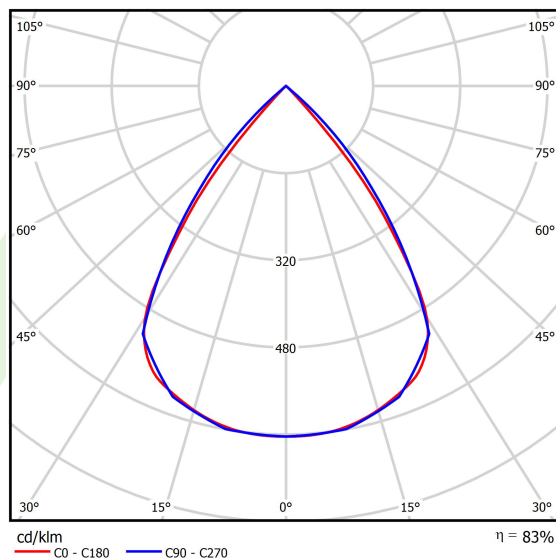

Mechanical data

Assembly	surface mounted on slings
Material	aluminum
Color	anodised aluminum
Diffuser	RASTER (anti-glare louvre)
Impact resistant	IK04
Dimensions [mm]	1126 x 48 x 70

A graph of light