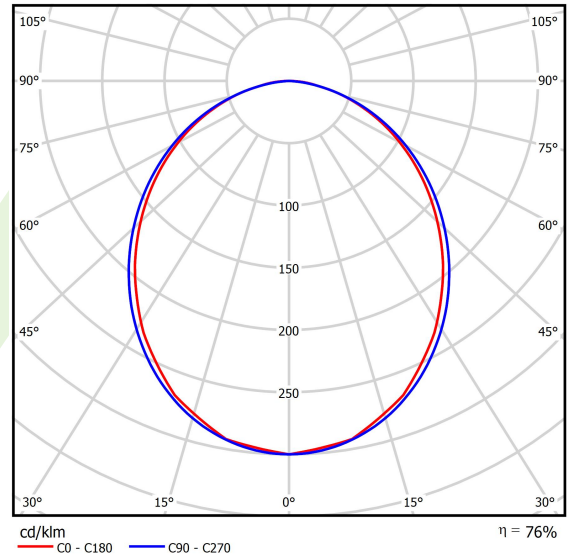

Product: X-LINE SLIGHT L-DOWN LED 3900 PLX E 34 840 / L-1693MM S-1,5M

Index: 19.4085.3521.34

Description

Linear luminaire with minimized width. Made of 34 mm wide and 68 mm high aluminum profile. Mounted on slings. Direct light distribution. The optical system is fulfilled by an aperture recessed into the body, facing the end cap. Available opal smooth or microprismatic diffuser made of PMMA. Luminaire in single version. Available colours: anodized aluminum, black (RAL 9005), grey (RAL 9006), white (RAL 9016) or any RAL colour on request. End cap aluminum, painted in the colour of the body. Application of luminaires typically for offices, public spaces, community areas in multi-family buildings.

Product information

Category	Surface mounted luminaires
Family	X-LINE SLIGHT LED
Name	X-LINE SLIGHT L-DOWN LED 3900 PLX E 34 840 / L-1693MM S-1,5M
Index	19.4085.3521.34
EAN	5902107447809

Light and electrical data

Light source	LED
Luminous flux LED [lm]	4527
LED power [W]	20,7
Luminaire luminous flux [lm]	3395,3
Power of luminaire [W]	23,5
Luminaire's light efficiency [lm/W]	144,5
Color of the light [K]	4000
CRI	>80
SDCM (LED sources)	3
Beam angle [°]	(C0-C180) / (C90-C270) - 99,6° / 103°
Photobiological risk class (IEC/EN 62471)	RG0
Protection against electric shock	I
Protection degree	IP40
Voltage	220..240 V, 50..60 Hz
Lifetime of LED sources [h]	80000
Lx/By	L80/B10
Operating temperature range [°C]	5 ÷ 35
Driver	standard on/off (E)
Power factor cos φ	>0,95
Circuit load capacity	12 (B10), 19 (B16), 20 (C10), 32 (C16)

Mechanical data

Assembly	surface mounted on slings
Material	aluminum
Color	RAL 9016 (white)
Diffuser	PLX (PMMA opal)
Impact resistant	IK04
Weight [kg]	2,47
Dimensions [mm]	1693 x 34 x 68

A graph of light