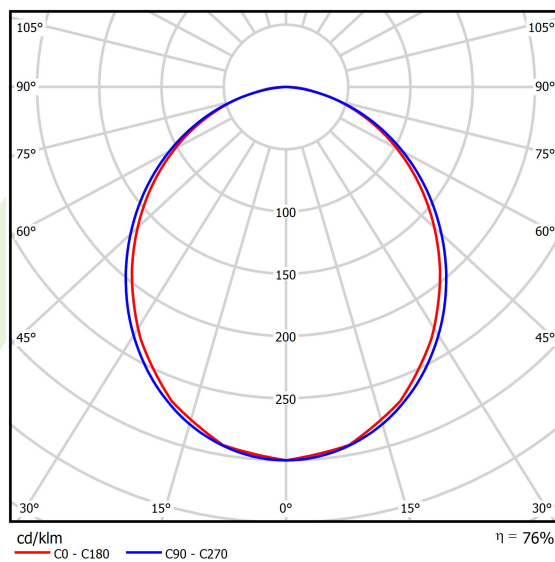

Product: X-LINE SLIGHT L-DOWN LED 3900 PLX E 04 840 / L-1693MM S-1,5M

Index: 19.4085.3521.04

Description

Linear luminaire with minimized width. Made of 34 mm wide and 68 mm high aluminum profile. Mounted on slings. Direct light distribution. The optical system is fulfilled by an aperture recessed into the body, facing the end cap. Available opal smooth or microprismatic diffuser made of PMMA. Luminaire in single version. Available colours: anodized aluminum, black (RAL 9005), grey (RAL 9006), white (RAL 9016) or any RAL colour on request. End cap aluminum, painted in the colour of the body. Application of luminaires typically for offices, public spaces, community areas in multi-family buildings.

Product information

Category	Surface mounted luminaires
Family	X-LINE SLIGHT LED
Name	X-LINE SLIGHT L-DOWN LED 3900 PLX E 04 840 / L-1693MM S-1,5M
Index	19.4085.3521.04
EAN	5902107528454

Light and electrical data

Light source	LED
Luminous flux LED [lm]	4527
LED power [W]	20,7
Luminaire luminous flux [lm]	3395,3
Power of luminaire [W]	23,5
Luminaire's light efficiency [lm/W]	144,5
Color of the light [K]	4000
CRI	>80
SDCM (LED sources)	3
Beam angle [°]	(C0-C180) / (C90-C270) - 99,6° / 103°
Photobiological risk class (IEC/EN 62471)	RG0
Protection against electric shock	I
Protection degree	IP40
Voltage	220..240 V, 50..60 Hz
Lifetime of LED sources [h]	80000
Lx/By	L80/B10
Operating temperature range [°C]	5 ÷ 35
Driver	standard on/off (E)
Power factor cos φ	>0,95
Circuit load capacity	12 (B10), 19 (B16), 20 (C10), 32 (C16)

Mechanical data

Assembly	surface mounted on slings
Material	aluminum
Color	RAL 9005 (black)
Diffuser	PLX (PMMA opal)
Impact resistant	IK04
Weight [kg]	2,34
Dimensions [mm]	1693 x 34 x 68

A graph of light