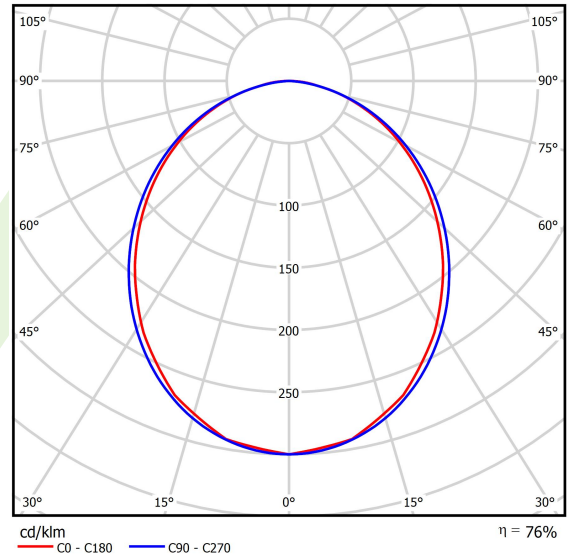

Mechanical data

Assembly	surface mounted on slings
Material	aluminum
Color	RAL 9005 (black)
Diffuser	PLX (PMMA opal)
Impact resistant	IK04
Weight [kg]	2,34
Dimensions [mm]	1693 x 34 x 68

A graph of light