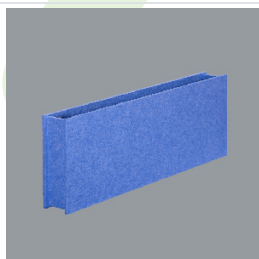

Index 19.4085.0005.00
Name X-LINE SLIGHT SOUND
ABSORBENT L-1134MM BLUE