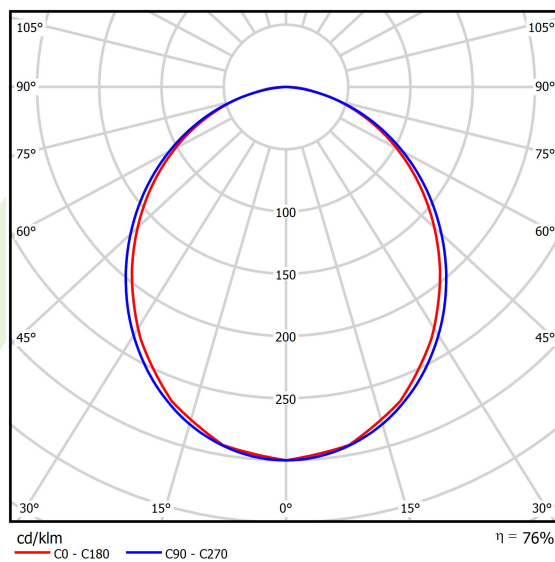

Mechanical data

Assembly	surface mounted on slings
Material	aluminum
Color	RAL 9005 (black)
Diffuser	PLX (PMMA opal)
Impact resistant	IK04
Weight [kg]	2,33
Dimensions [mm]	1693 x 34 x 68

A graph of light