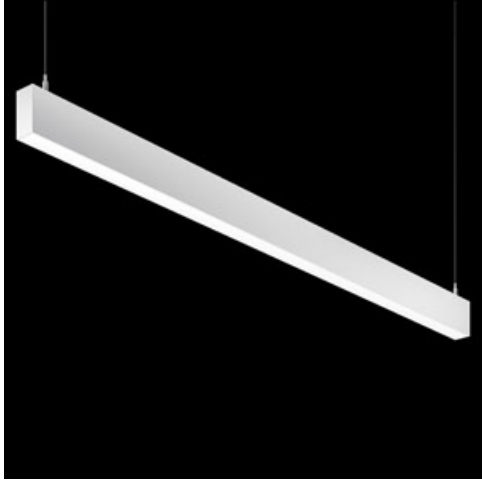

Product: X-LINE SLIGHT L-DOWN LED 4400 PLX EDD 21 840 / L-1134MM S-1,5M

Index: 19.4085.2623.21

Description

Linear luminaire with minimized width. Made of 34 mm wide and 68 mm high aluminum profile. Mounted on slings. Direct light distribution. The optical system is fulfilled by an aperture recessed into the body, facing the end cap. Available opal smooth or microprismatic diffuser made of PMMA. Luminaire in single version. Available colours: anodized aluminum, black (RAL 9005), grey (RAL 9006), white (RAL 9016) or any RAL colour on request. End cap aluminum, painted in the colour of the body. Application of luminaires typically for offices, public spaces, community areas in multi-family buildings. There is the possibility of fitting a luminaire with a sound-absorbing housing.

Product information

Category	Surface mounted luminaires
Family	X-LINE SLIGHT LED
Name	X-LINE SLIGHT L-DOWN LED 4400 PLX EDD 21 840 / L-1134MM S-1,5M
Index	19.4085.2623.21
EAN	5902107529413

Light and electrical data

Mechanical data

Assembly	surface mounted on slings
Material	aluminum
Color	RAL 9006 (grey)
Diffuser	PLX (PMMA opal)
Impact resistant	IK04
Dimensions [mm]	1134 x 34 x 68

A graph of light

Accessories

Index 19.4085.0004.00