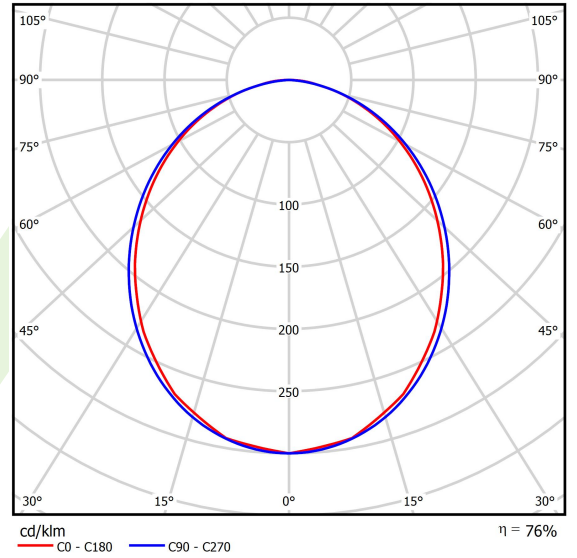

Mechanical data

Assembly	surface mounted on slings
Material	aluminum
Color	RAL 9006 (grey)
Diffuser	PLX (PMMA opal)
Impact resistant	IK04
Dimensions [mm]	1134 x 34 x 68

A graph of light