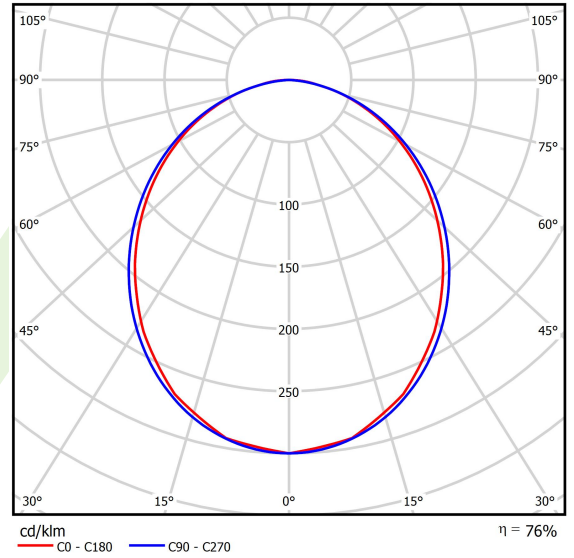

## Light and electrical data

Light source	LED
Luminous flux LED [lm]	4790
LED power [W]	22,8
Luminaire luminous flux [lm]	3592,5
Power of luminaire [W]	25,9
Luminaire's light efficiency [lm/W]	138,7
Color of the light [K]	4000
CRI	>80
SDCM (LED sources)	3
Beam angle [°]	(C0-C180) / (C90-C270) - 99,6° / 103°
Photobiological risk class (IEC/EN 62471)	RG0
Protection against electric shock	I
Protection degree	IP40
Voltage	220..240 V, 50..60 Hz
Lifetime of LED sources [h]	80000
Lx/By	L80/B10
Operating temperature range [°C]	5 ÷ 35
Driver	DIM DALI (EDD)
Power factor cos φ	>0,95
Circuit load capacity	17 (B10), 28 (B16), 26 (C10), 41 (C16)

## A graph of light