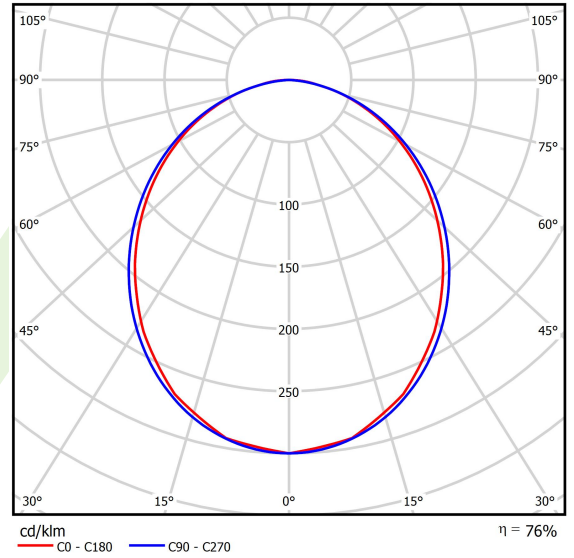

## Light and electrical data

Light source	LED
Luminous flux LED [lm]	4790
LED power [W]	22,8
Luminaire luminous flux [lm]	3592,5
Power of luminaire [W]	25,9
Luminaire's light efficiency [lm/W]	138,7
Color of the light [K]	4000
CRI	>80
SDCM (LED sources)	3
Beam angle [°]	(C0-C180) / (C90-C270) - 99,6° / 103°
Photobiological risk class (IEC/EN 62471)	RG0
Protection against electric shock	I
Protection degree	IP40
Voltage	220..240 V, 50..60 Hz
Lifetime of LED sources [h]	145000
Lx/By	L90/B10
Operating temperature range [°C]	5 ÷ 35
Driver	DIM DALI (EDD)
Power factor cos φ	>0,95
Circuit load capacity	17 (B10), 28 (B16), 26 (C10), 41 (C16)

## A graph of light