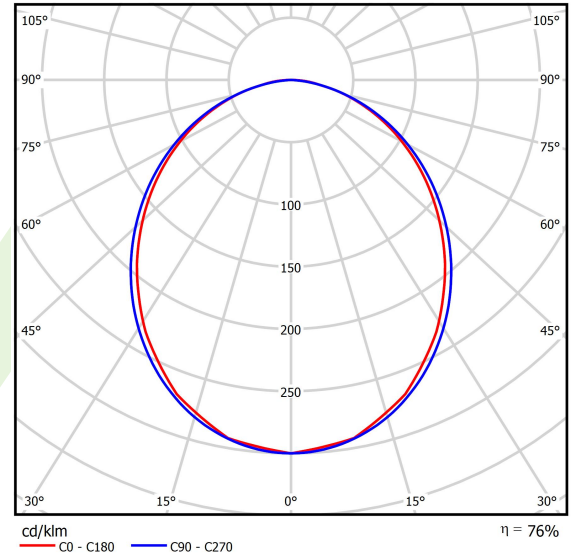

Mechanical data

Assembly	surface mounted on slings
Material	aluminum
Color	RAL 9016 (white)
Diffuser	PLX (PMMA opal)
Impact resistant	IK04
Dimensions [mm]	1134 x 34 x 68

A graph of light