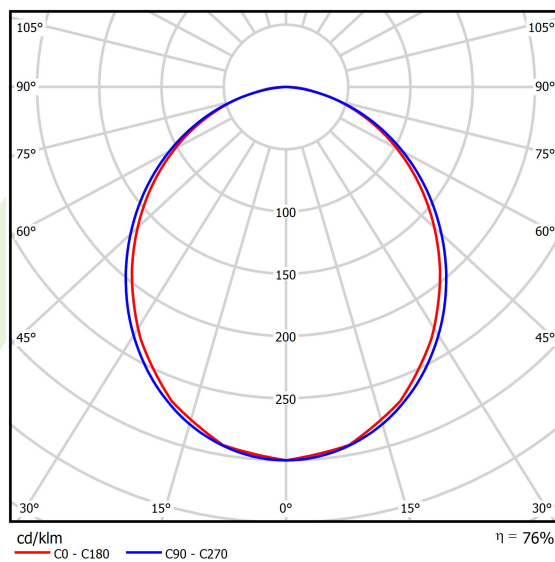

## Light and electrical data

Light source	LED
Luminous flux LED [lm]	4790
LED power [W]	22,8
Luminaire luminous flux [lm]	3592,5
Power of luminaire [W]	25,9
Luminaire's light efficiency [lm/W]	138,7
Color of the light [K]	4000
CRI	>80
SDCM (LED sources)	3
Beam angle [°]	(C0-C180) / (C90-C270) - 99,6° / 103°
Photobiological risk class (IEC/EN 62471)	RG0
Protection against electric shock	I
Protection degree	IP40
Voltage	220..240 V, 50..60 Hz
Lifetime of LED sources [h]	80000
Lx/By	L80/B10
Operating temperature range [°C]	5 ÷ 35
Driver	standard on/off (E)
Power factor cos φ	>0,95
Circuit load capacity	25 (B10), 40 (B16), 39 (C10), 62 (C16)

## A graph of light