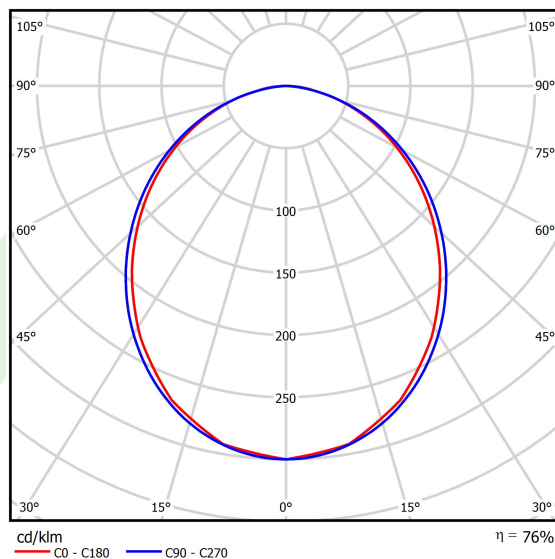

Mechanical data

Assembly	surface mounted on slings
Material	aluminum
Color	RAL 9016 (white)
Diffuser	PLX (PMMA opal)
Impact resistant	IK04
Dimensions [mm]	1134 x 34 x 68

A graph of light