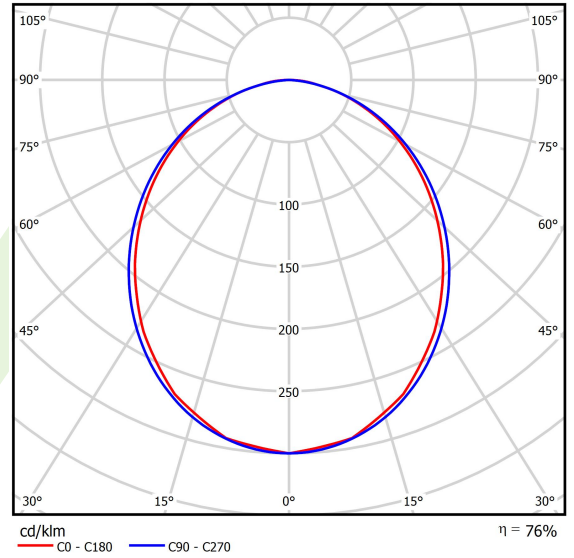

## Light and electrical data

Light source	LED
Luminous flux LED [lm]	4456
LED power [W]	22,8
Luminaire luminous flux [lm]	3342
Power of luminaire [W]	25,9
Luminaire's light efficiency [lm/W]	129
Color of the light [K]	3000
CRI	>80
SDCM (LED sources)	3
Beam angle [°]	(C0-C180) / (C90-C270) - 99,6° / 103°
Photobiological risk class (IEC/EN 62471)	RG0
Protection against electric shock	I
Protection degree	IP40
Voltage	220..240 V, 50..60 Hz
Lifetime of LED sources [h]	145000
Lx/By	L90/B10
Operating temperature range [°C]	5 ÷ 35
Driver	DIM DALI (EDD)
Power factor cos φ	>0,95
Circuit load capacity	17 (B10), 28 (B16), 26 (C10), 41 (C16)

## A graph of light