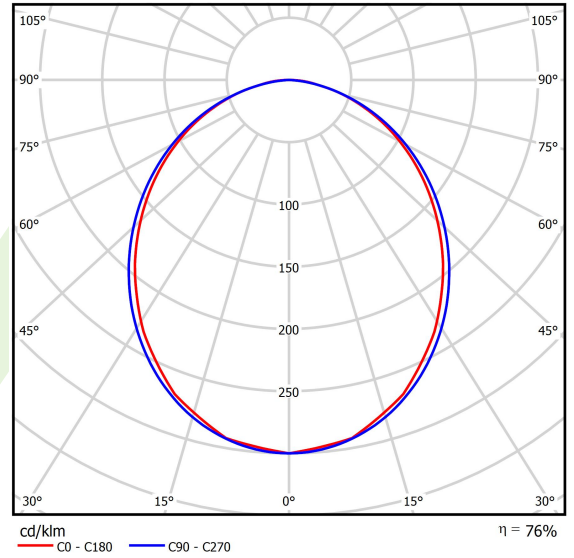

## Light and electrical data

Light source	LED
Luminous flux LED [lm]	3018
LED power [W]	13,8
Luminaire luminous flux [lm]	2263,5
Power of luminaire [W]	15,7
Luminaire's light efficiency [lm/W]	144,2
Color of the light [K]	4000
CRI	>80
SDCM (LED sources)	3
Beam angle [°]	(C0-C180) / (C90-C270) - 99,6° / 103°
Photobiological risk class (IEC/EN 62471)	RG0
Protection against electric shock	I
Protection degree	IP40
Voltage	220..240 V, 50..60 Hz
Lifetime of LED sources [h]	80000
Lx/By	L80/B10
Operating temperature range [°C]	5 ÷ 35
Driver	standard on/off (E)
Power factor cos φ	>0,95
Circuit load capacity	25 (B10), 40 (B16), 39 (C10), 62 (C16)

## A graph of light