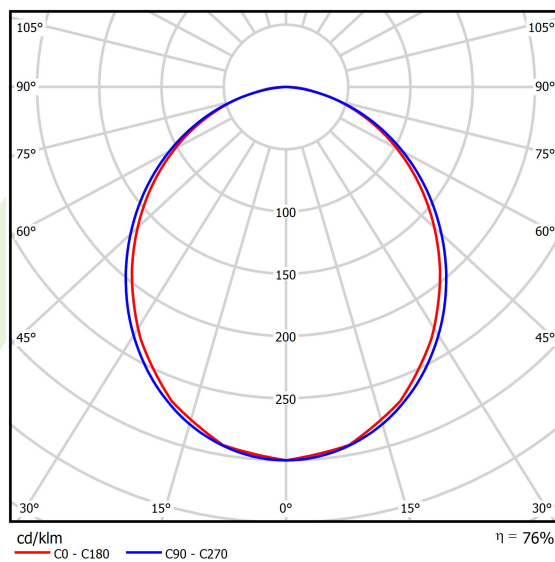

Mechanical data

Assembly	surface mounted on slings
Material	aluminum
Color	anodised aluminum
Diffuser	PLX (PMMA opal)
Impact resistant	IK04
Weight [kg]	0,27
Dimensions [mm]	1134 x 34 x 68

A graph of light